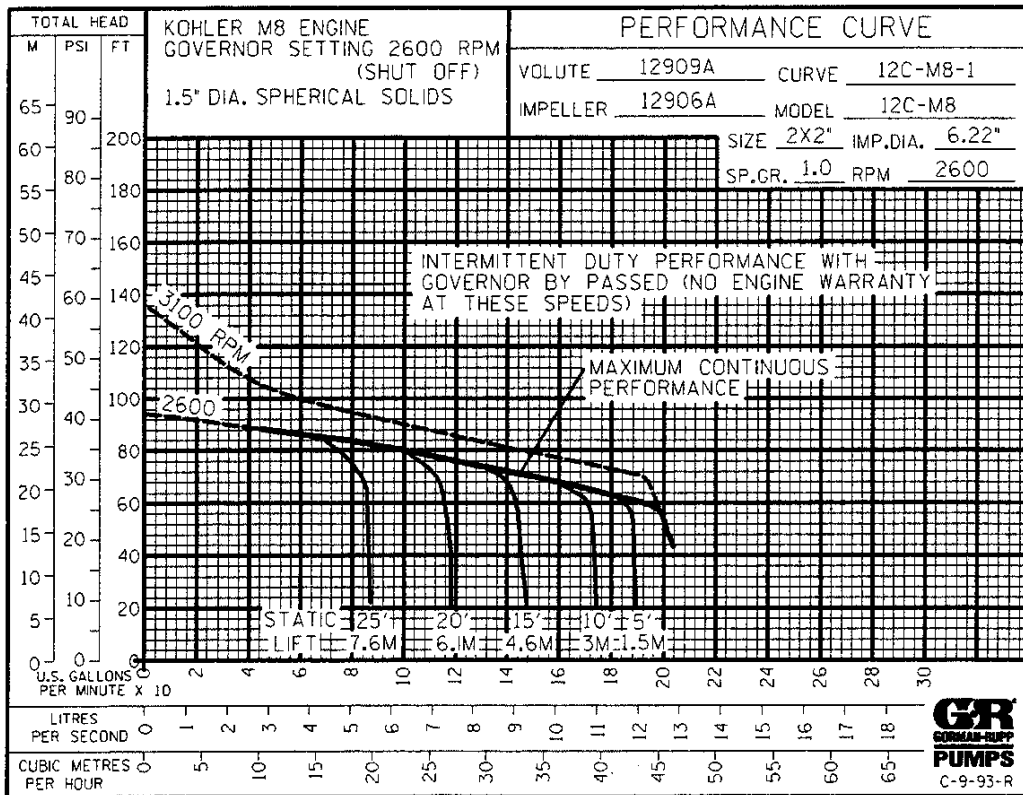

Performance Curve – Model 12C2-M8 And 12C2-M8 S/G