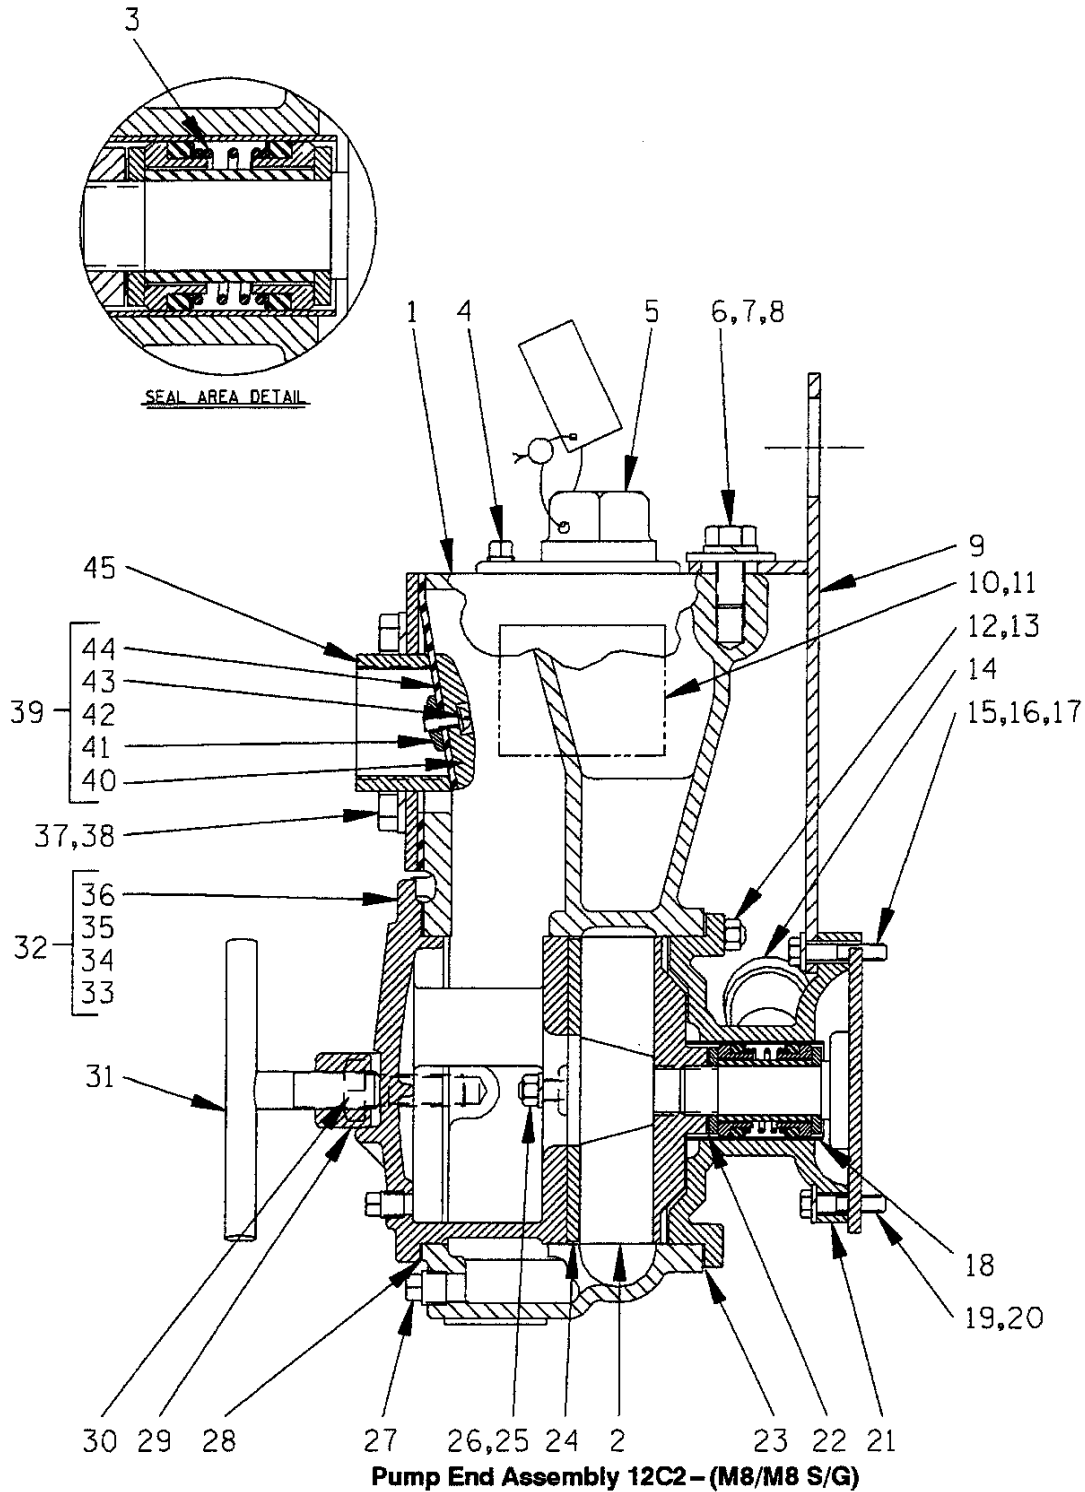

ACE

12C2-M8 12C2-M8 S/G

S/N 939063 UP

PUMP ISSUE 1

THE GORMAN-RUPP COMPANY • MANSFIELD, OHIO

GORMAN-RUPP OF CANADA LIMITED • ST. THOMAS, ONTARIO, CANADA Printed in U.S.A.

©Copyright by the Gorman-Rupp Company

February 1, 1990

Rev. A 11/05/97

5 of 6

Page 10.2 C4.7