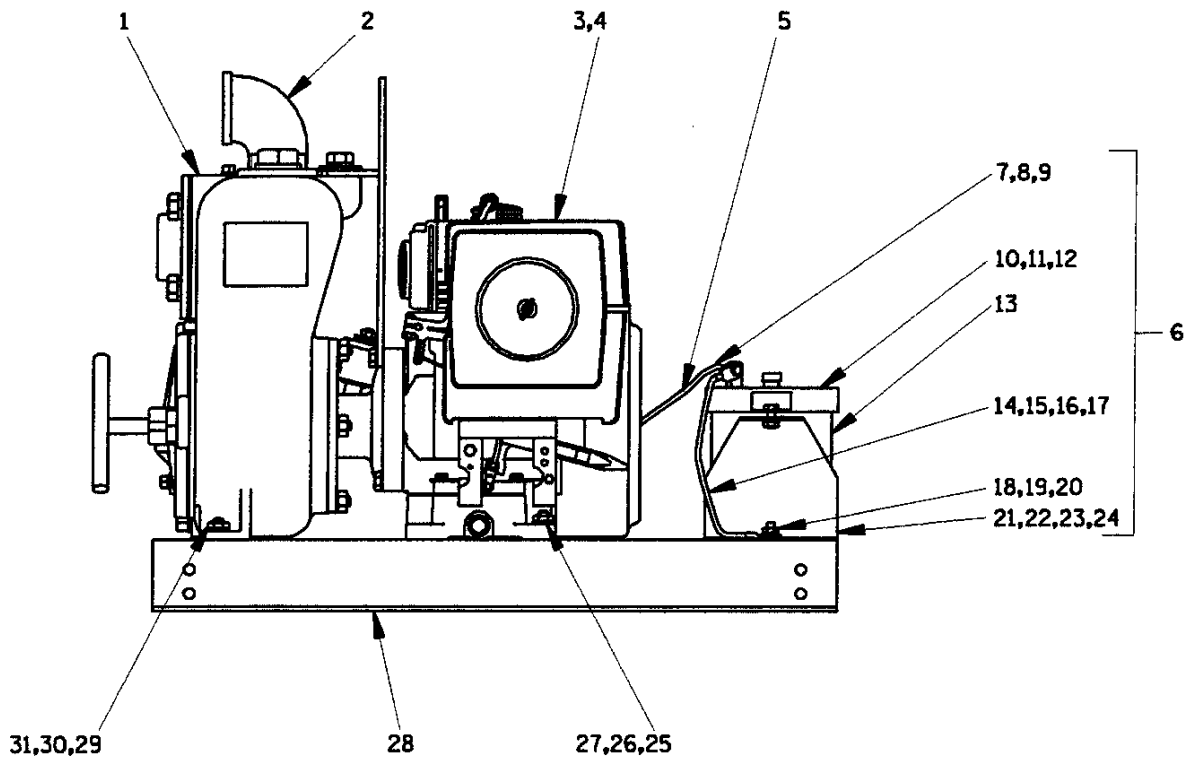

12C2-M8 12C2-M8 S/G

S/N 939063 UP

PUMP ISSUE 1

If your pump serial number is followed by an "N", your pump is NOT a standard production model. Contact the Gorman-Rupp Company to verify part numbers.

ITEM NO.	PART NAME	PART NUMBER	MAT'L CODE	QTY	ITEM NO.	PART NAME	PART NUMBER	MAT'L CODE	QTY
1	PUMP END ASSY	12C2	---	1	9	FLAT WASHER	K06	15991	2
2	STREET ELBOW	RS32	11999	1	10	HEX NUT W/FLANGE	21765-314	---	2
3	KOHLER M8 ENGINE	29127-084	---	1		NOT SHOWN:			
4	HEX HD CAPSCREW	B0605	15991	2		WARNING DECAL	2613FE	---	1
5	FLAT WASHER	K06	15991	2		OPTIONAL:			
6	HEX NUT W/FLANGE	21765-314	---	2		WHEEL KIT	GRP30-18A	---	1
7	COMBINATION BASE	41536-020	24150	1					
8	HEX HD CAPSCREW	B0605	15991	2					

* INDICATES PARTS RECOMMENDED FOR STOCK

THE GORMAN-RUPP COMPANY • MANSFIELD, OHIO

GORMAN-RUPP OF CANADA LIMITED • ST. THOMAS, ONTARIO, CANADA Printed in U.S.A.

©Copyright by the Gorman-Rupp Company

ACE

12C2-M8
12C2-M8 S/G
S/N 939063 UP
PUMP ISSUE 1

Pump Model 12C2-M8 S/G

THE GORMAN-RUPP COMPANY • MANSFIELD, OHIO

GORMAN-RUPP OF CANADA LIMITED • ST. THOMAS, ONTARIO, CANADA Printed in U.S.A.

©Copyright by the Gorman-Rupp Company

February 1, 1990
Rev. A 11/05/97

3 of 6
Page 10.2 C4.7