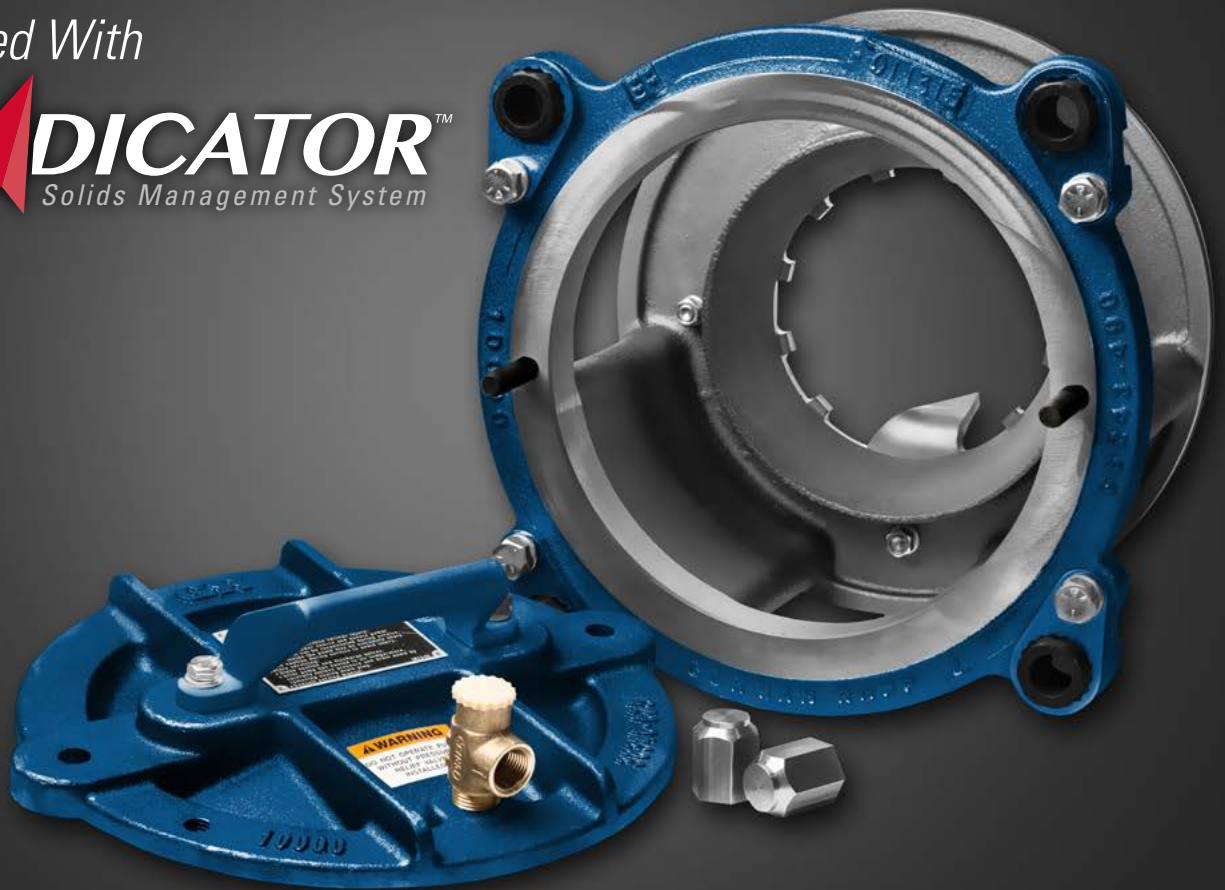

Super T Series® Upgrade Kits

Equipped With

ERADICATOR™
Solids Management System

Some applications are tougher than others. Whether you are dealing with today's "New Sewage", sanitary wipes, plastic bags, feathers, hair, sludge, stringy material or any other type of debris, downtime costs you money.

For existing Super T Series® installations where clog-prone materials are affecting uptime and maintenance costs, you need the Eradicator™. Gorman-Rupp's innovative Solids Management System consisting of: a patented lightweight inspection cover allowing easy access to the impeller, an innovative back cover

plate incorporating an obstruction-free flow path and a new, patent-pending, aggressive self-cleaning wearplate that includes notches and grooves in combination with a revolutionary "tooth" designed to constantly and effectively clear the eye of the impeller. Now available in a retrofit kit for Super T Series pumps.

The Eradicator Solids Management System can easily be installed on any existing Super T Series pump in the field. Gorman-Rupp's upgrade kits include everything you need to put the best self-cleaning pump technology in the industry to work for you!