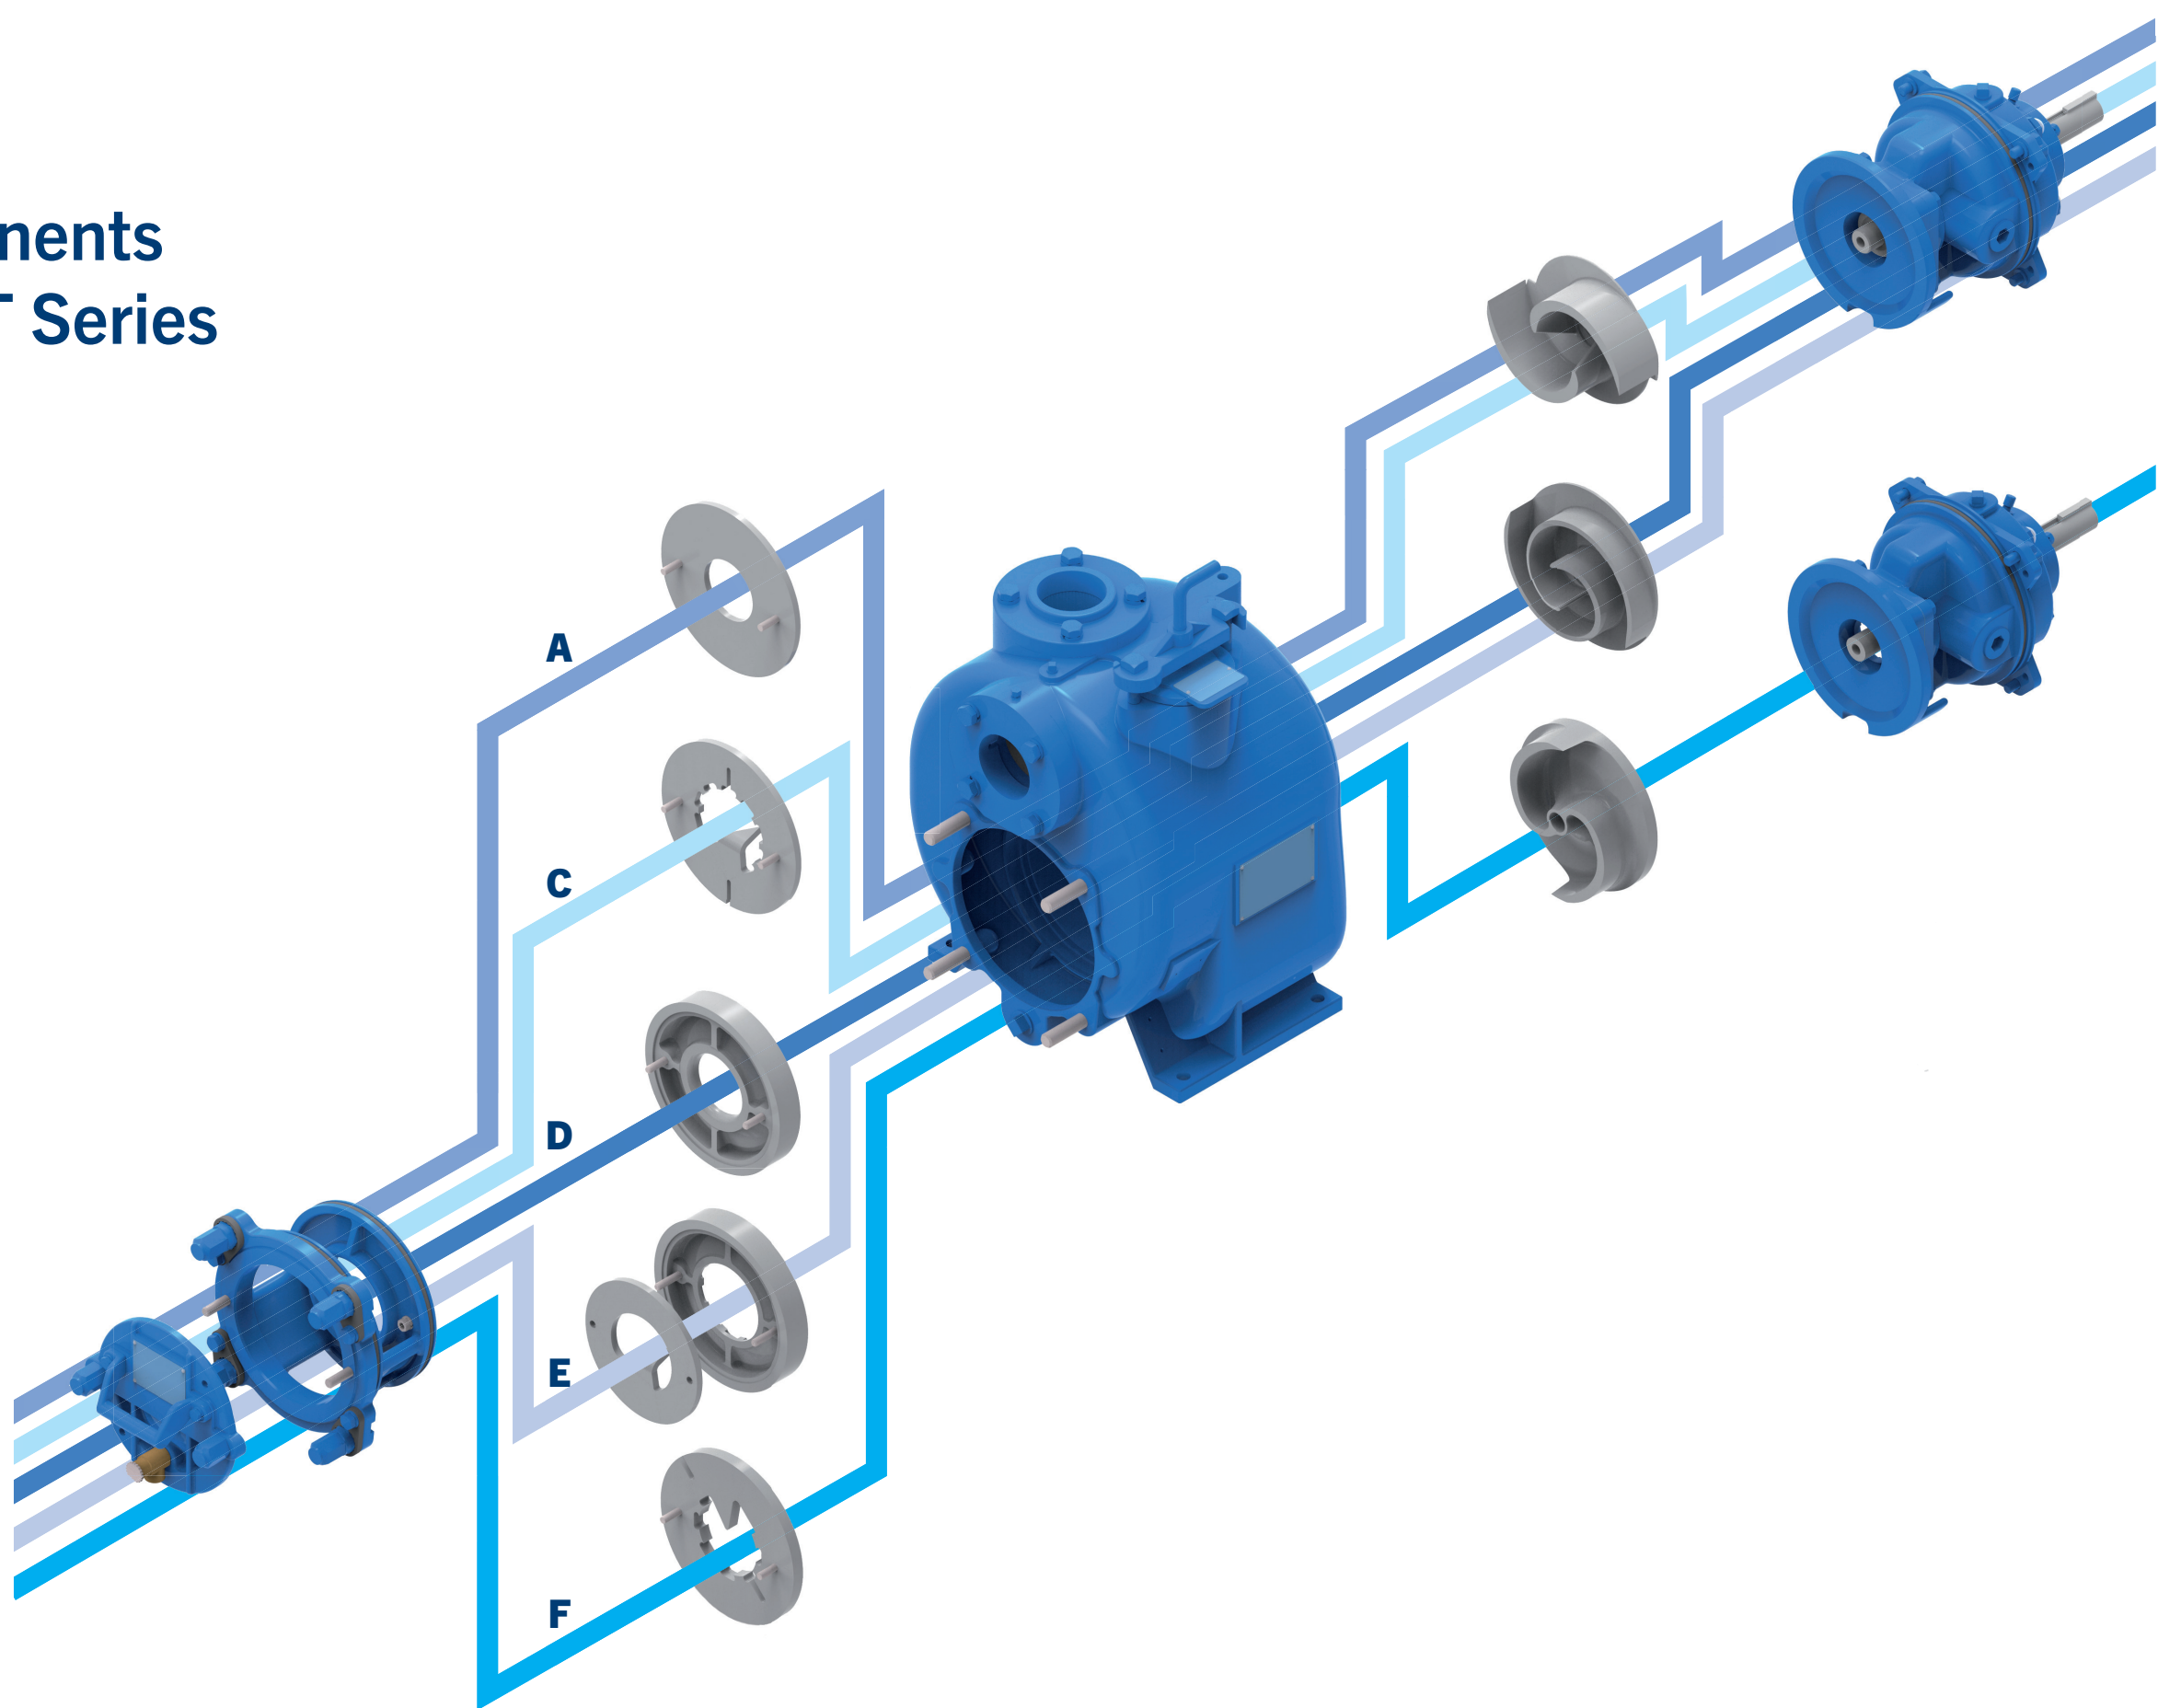

# SUPER T SERIES

World leading self-priming  
**Solids-Handling Trash Pumps**  
for waste handling applications

## Components Super T Series

### A-version

Basic version of the T-series Self-Priming, Solids-Handling Trash Pumps

### D-version

High efficiency version of the T-series Pumps