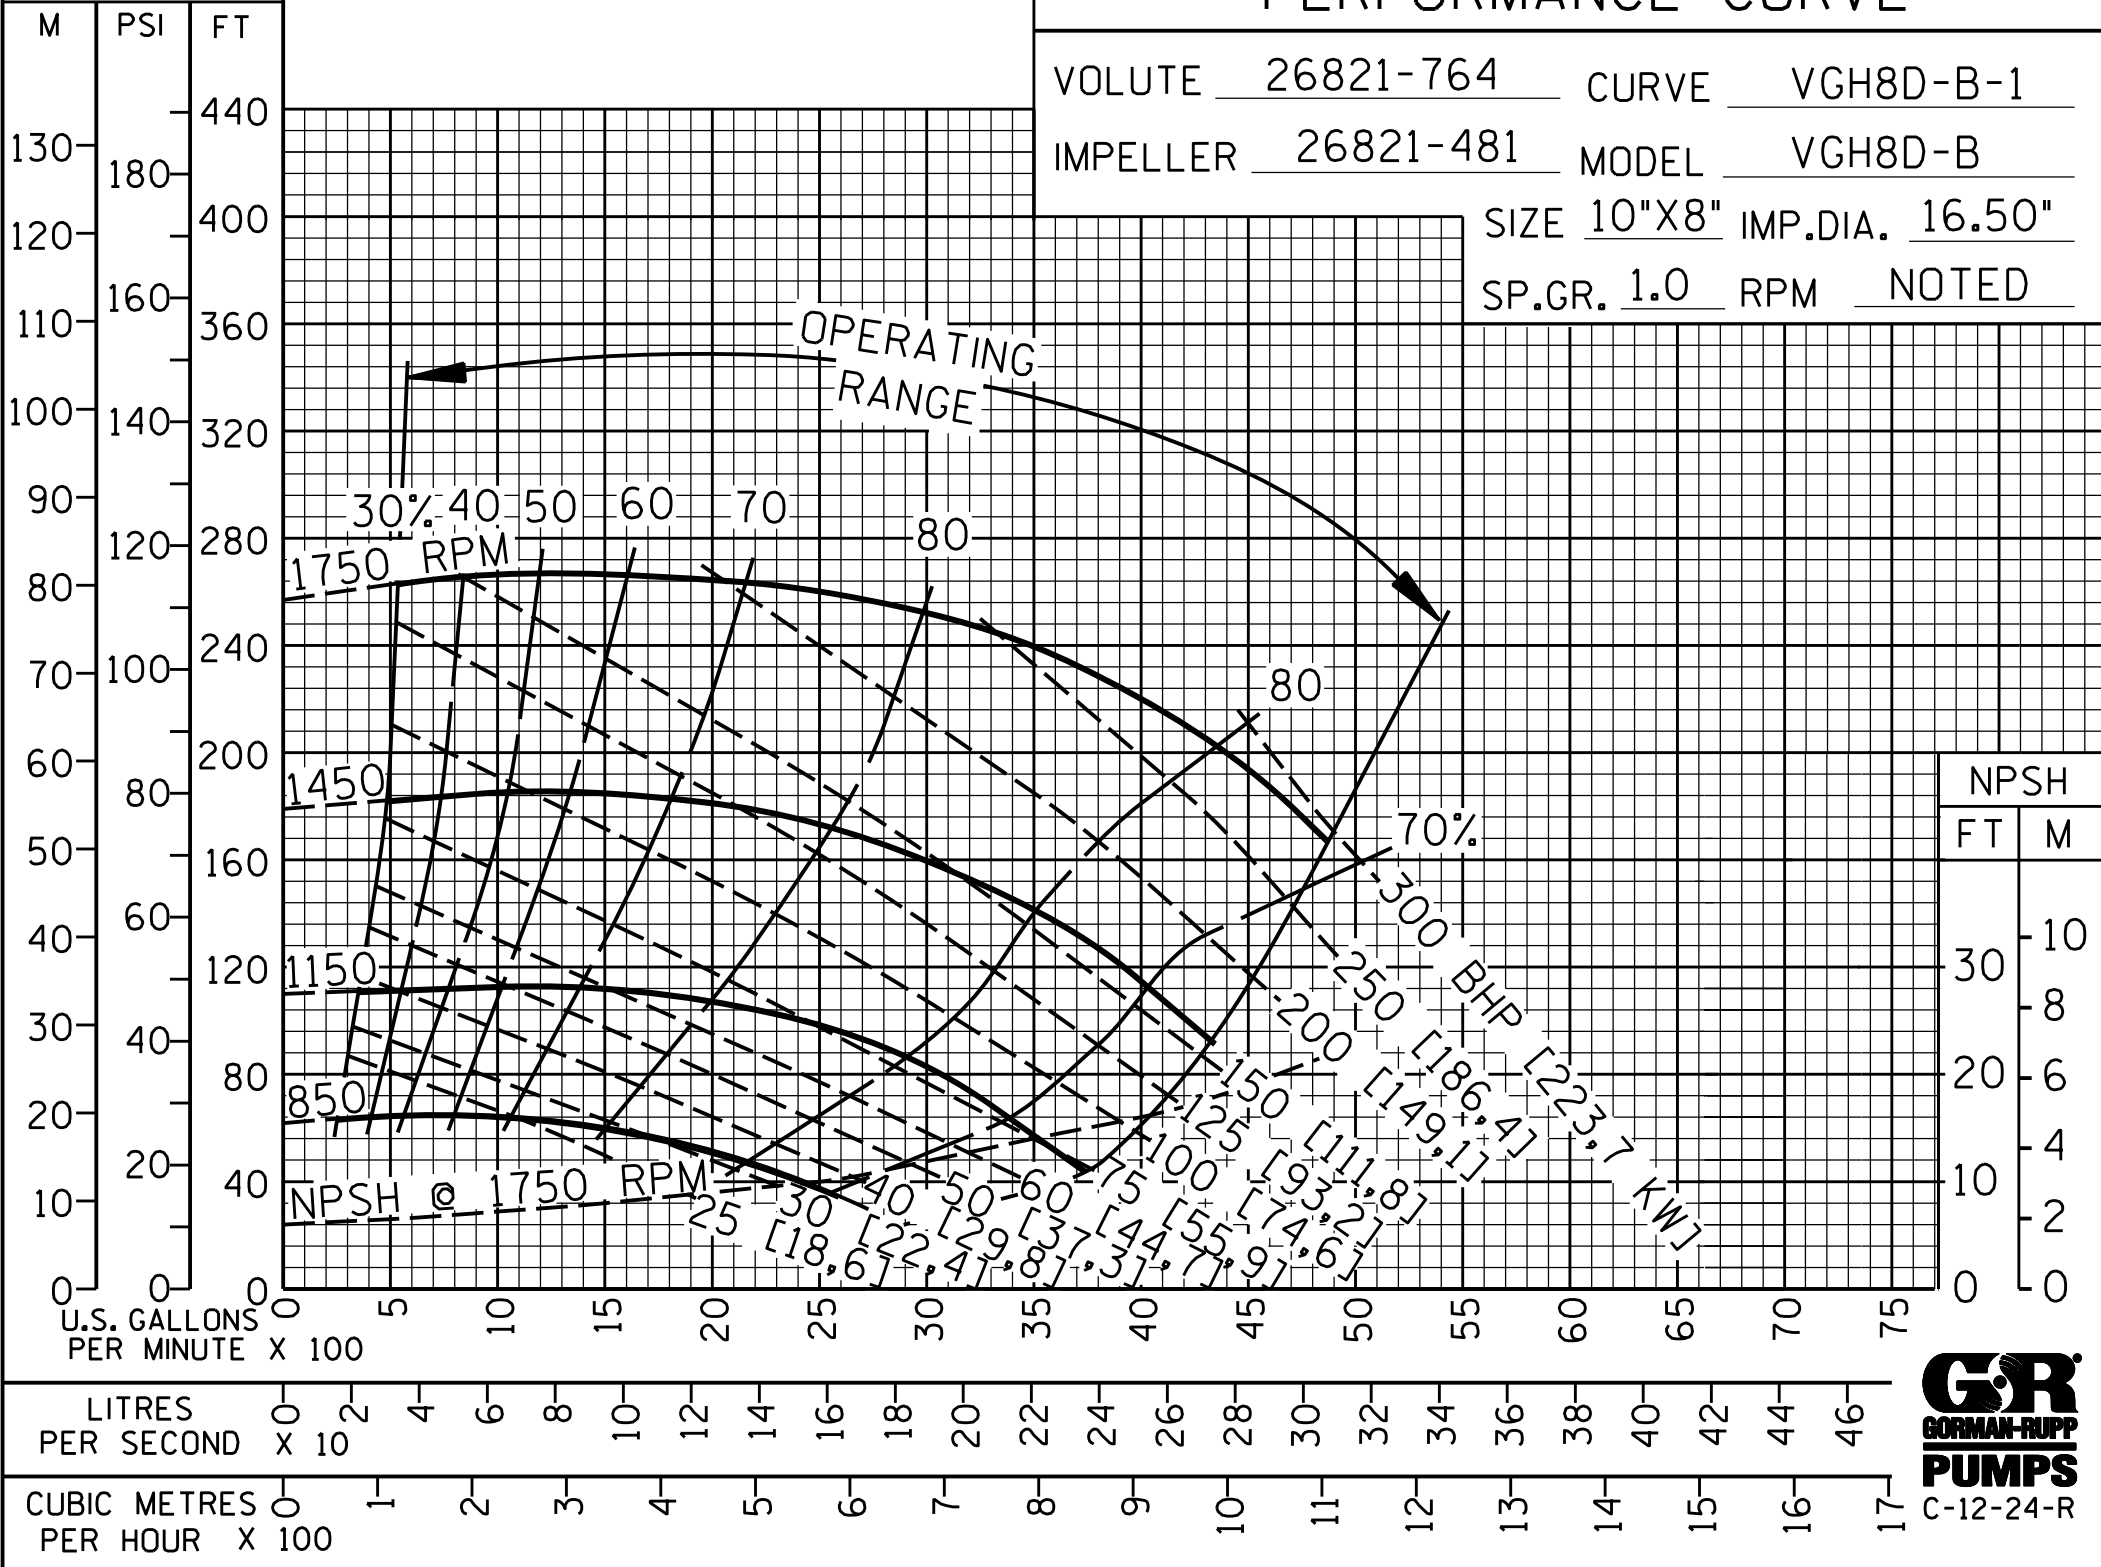

TOTAL HEAD FOR DIRECT COUPLED DRIVE ONLY

PERFORMANCE CURVE

VOLUTE 26821-764 CURVE VGH8D-B-1
 IMPELLER 26821-481 MODEL VGH8D-B
 SIZE 10"X8" IMP.DIA. 16.50"
 SP.GR. 1.0 RPM NOTED

C-12-24-R