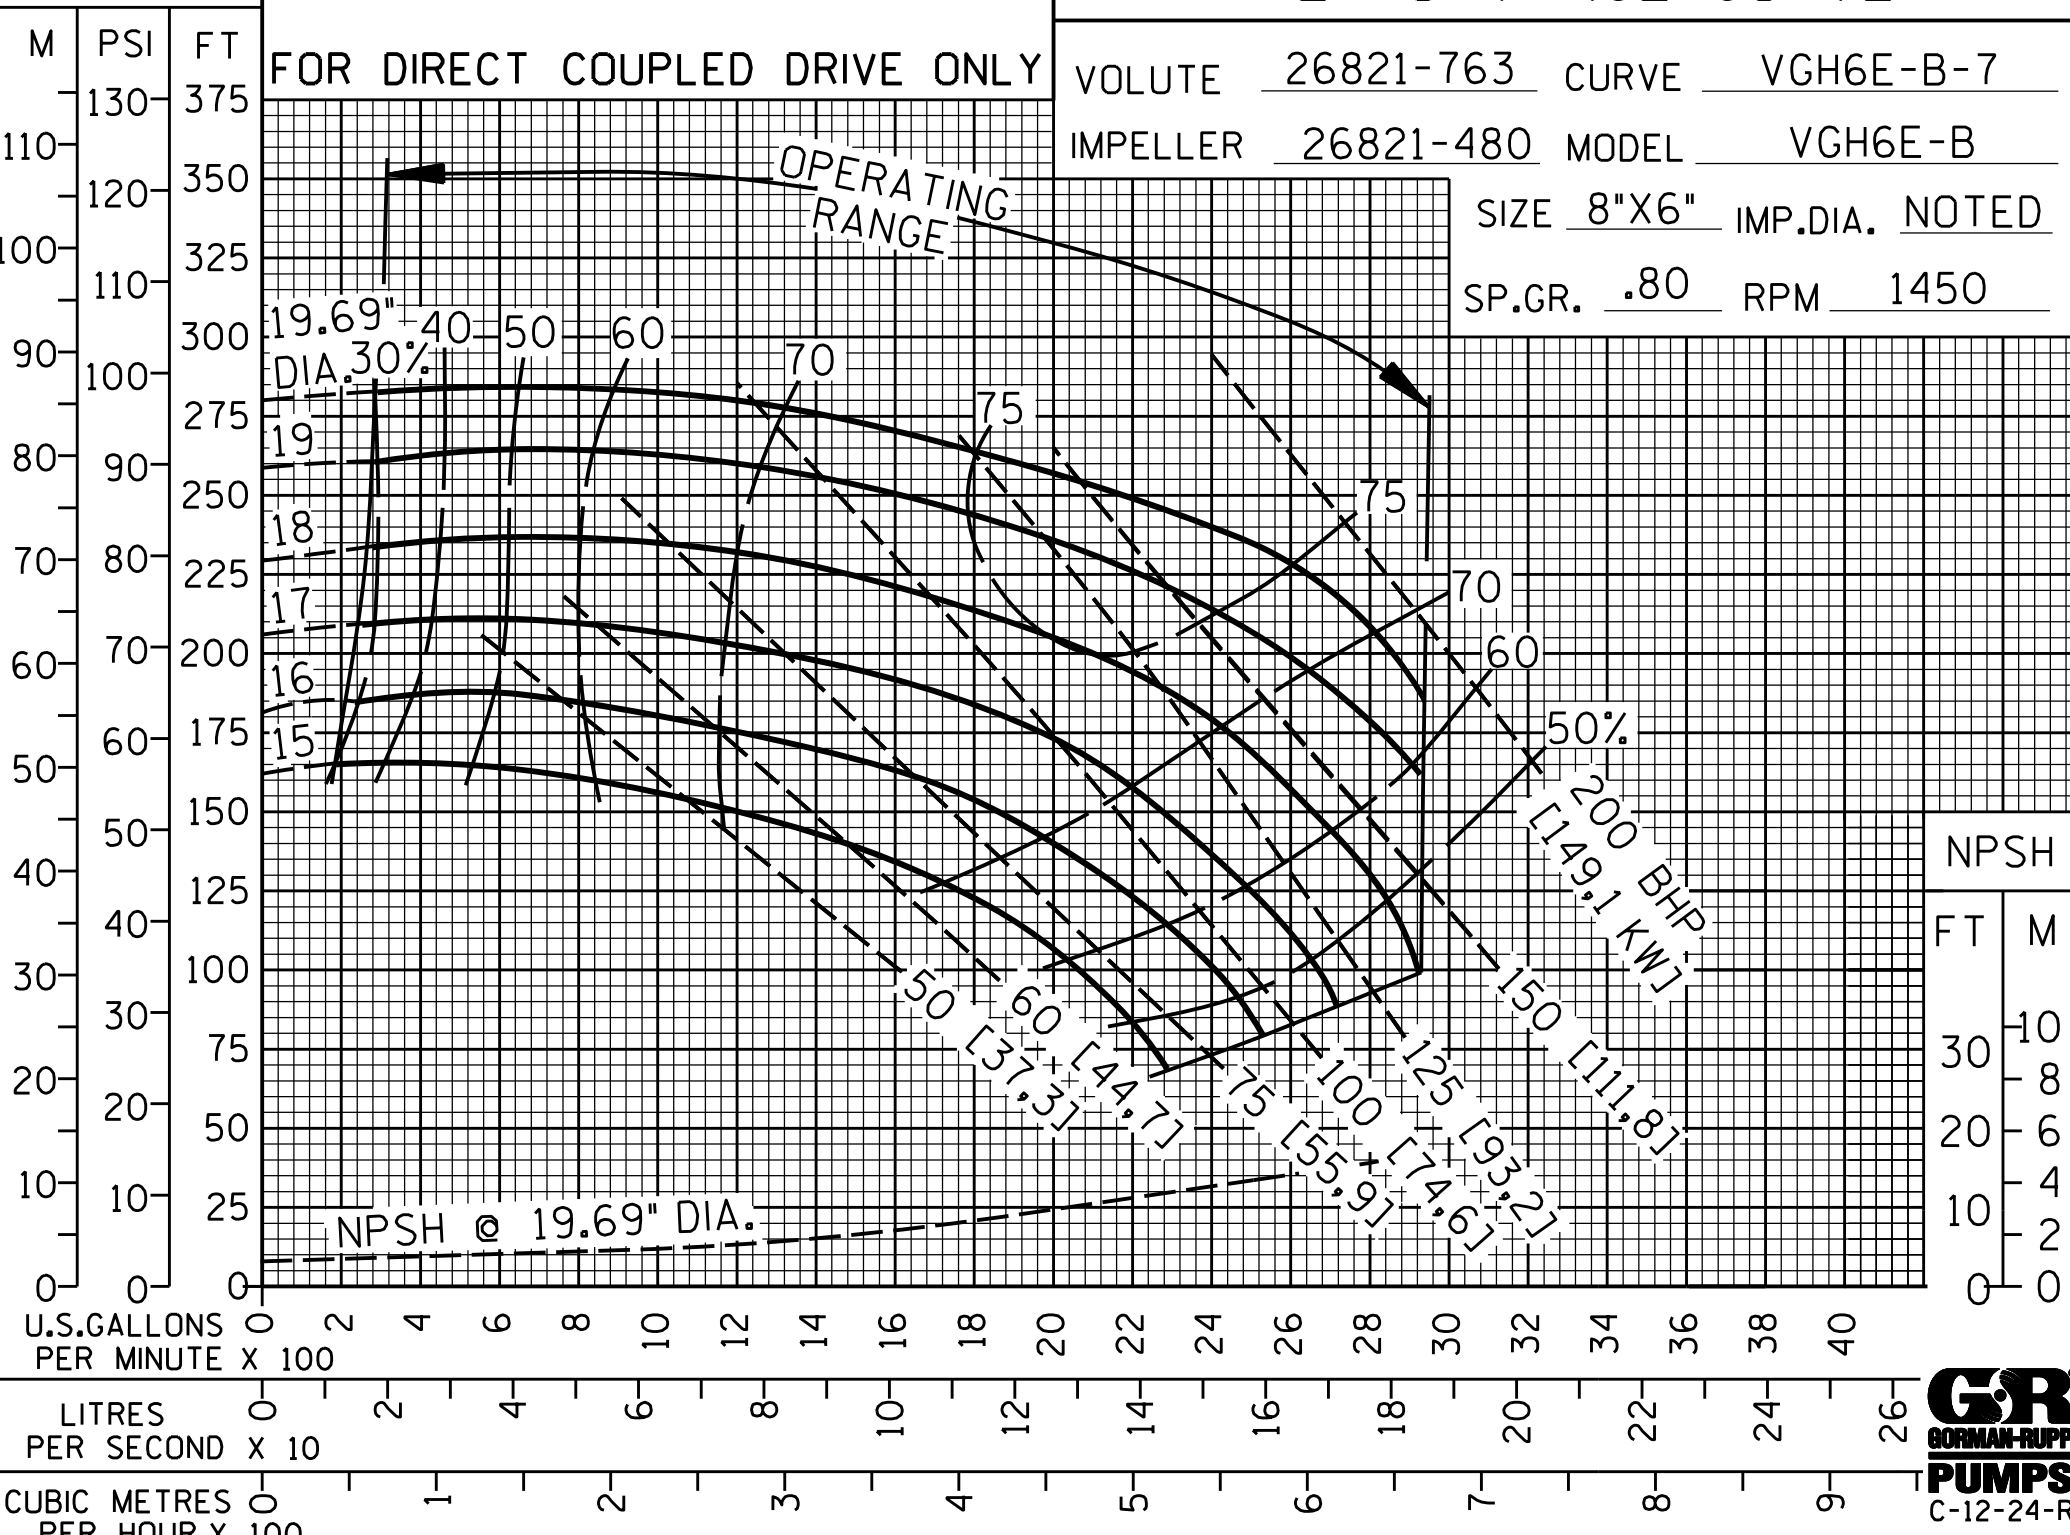

TOTAL HEAD 50 HZ.

# PERFORMANCE CURVE

FOR DIRECT COUPLED DRIVE ONLY

VOLUTE 26821-763 CURVE VGH6E-B-7  
 IMPELLER 26821-480 MODEL VGH6E-B  
 SIZE 8"X6" IMP.DIA. NOTED  
 SP.GR. .80 RPM 1450

NPSH  
 FT M  
 30 10  
 20 8  
 10 6  
 0 4  
 0 2  
 0 0