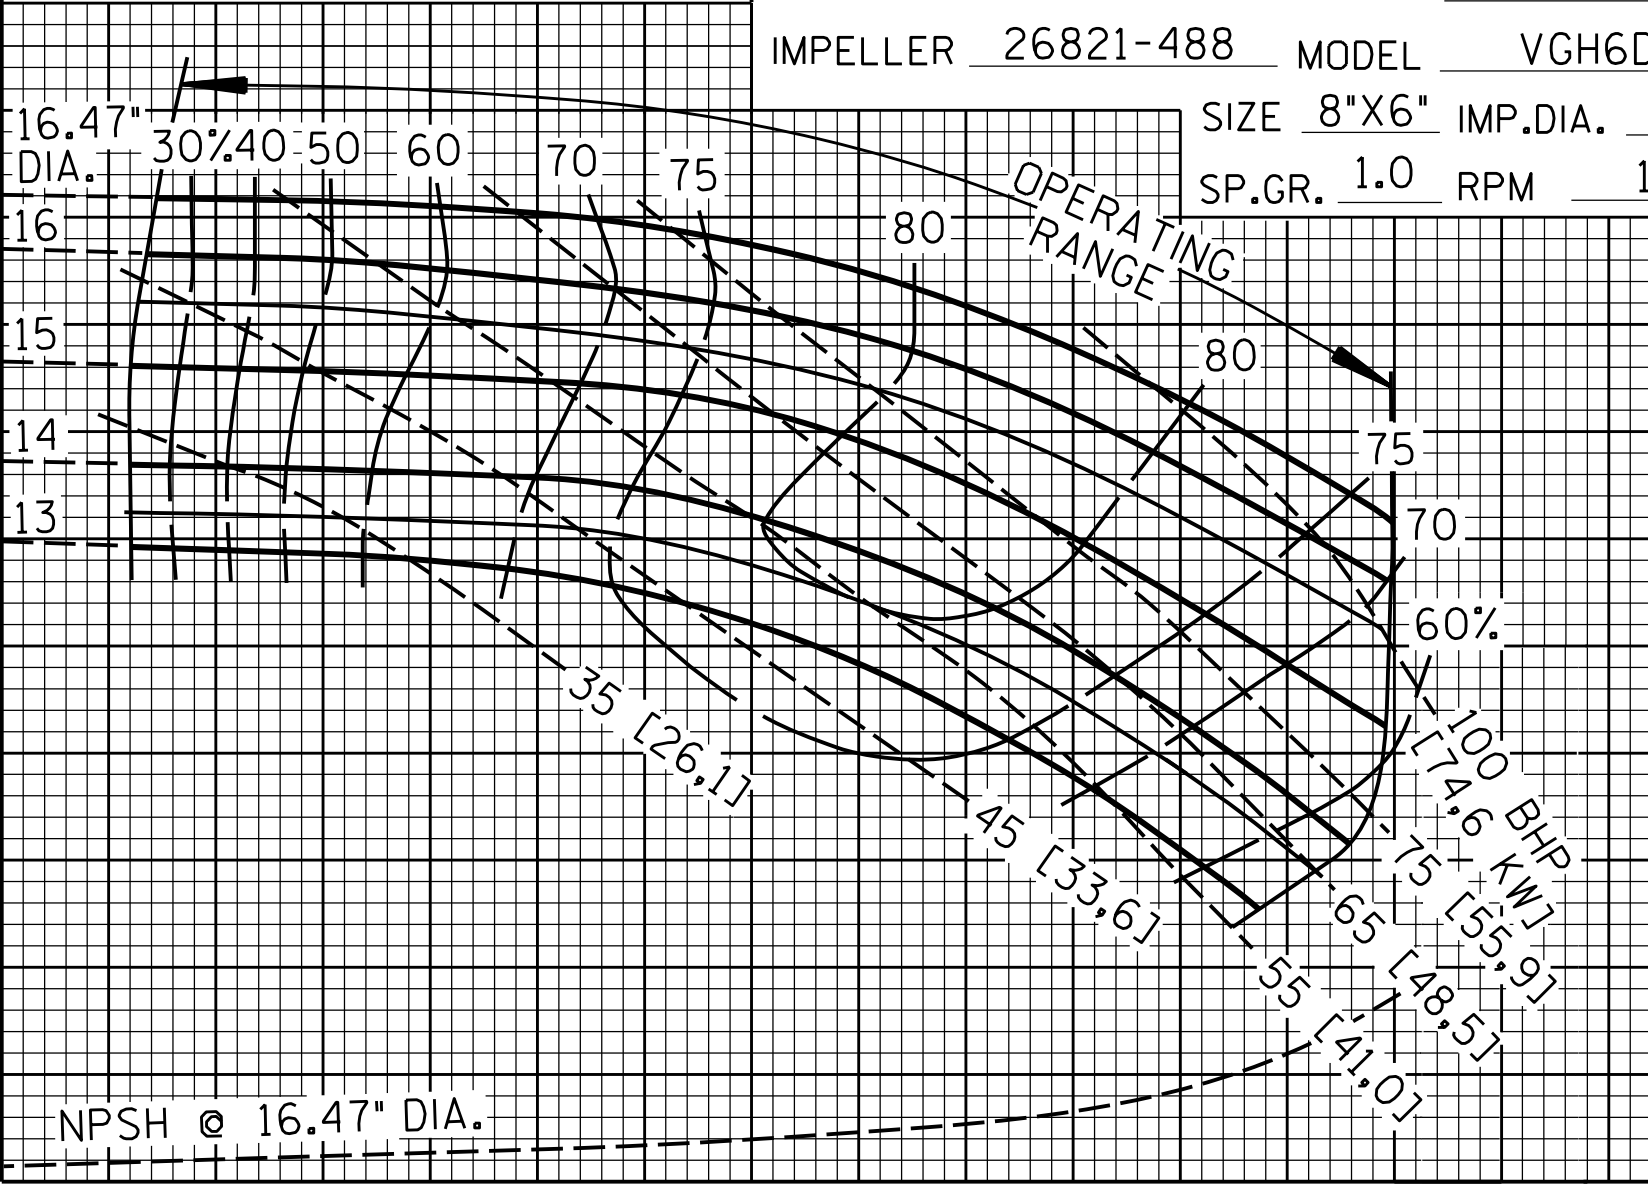

# PERFORMANCE CURVE

FOR DIRECT COUPLED DRIVE ONLY

VOLUTE 26821-762 CURVE VGH6D-B-6

IMPELLER 26821-488 MODEL VGH6D-B

SIZE 8"X6" IMP.DIA. NOTED

SP.GR. 1.0 RPM 1450

NPSH @ 16.47" DIA.

35 [26.1]

45 [33.6]

55 [41.0]

65 [48.5]

75 [55.9]

75 [55.9]

100 BHP [74.6 KW]

60%