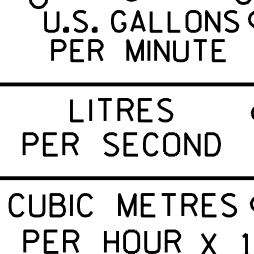

# PERFORMANCE CURVE

FOR DIRECT COUPLED DRIVE ONLY

VOLUTE 26821-762 CURVE VGH6D-B-6

IMPELLER 26821-488 MODEL VGH6D-B

SIZE 8"X6" IMP.DIA. NOTED

SP.GR. 1.0 RPM 1450

NPSH @ 16.47" DIA.

35 [26.1]