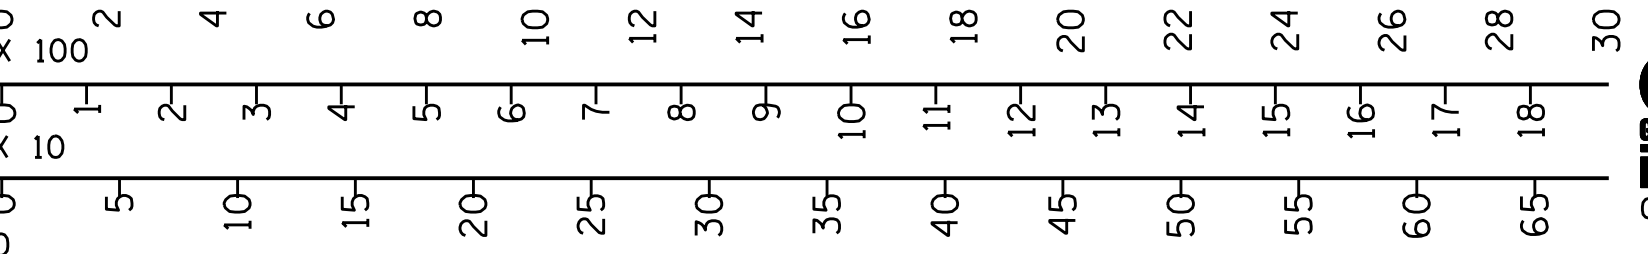

# PERFORMANCE CURVE

FOR DIRECT COUPLED DRIVE ONLY

VOLUTE 26821-762 CURVE VGH6D-B-6

IMPELLER 26821-488 MODEL VGH6D-B

SIZE 8"X6" IMP.DIA. NOTED

SP.GR. 1.0 RPM 1450

NPSH @ 16.47" DIA.

35 [26.1]