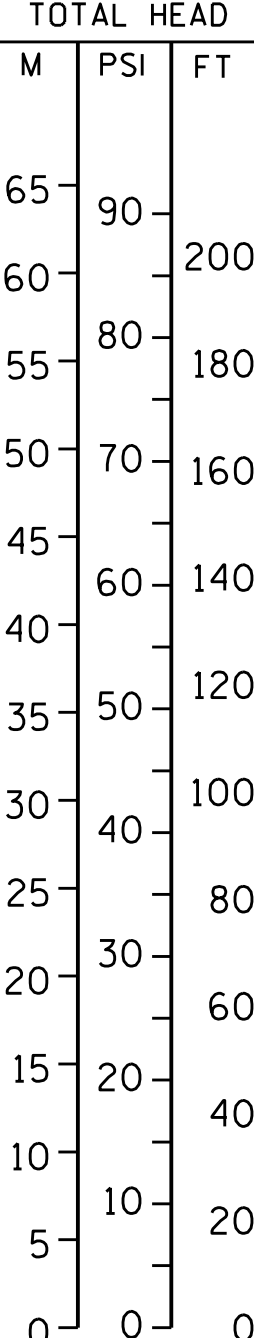

50 HZ.

# PERFORMANCE CURVE

FOR DIRECT COUPLED DRIVE ONLY

VOLUTE 26821-762 CURVE VGH6D-B-6

IMPELLER 26821-488 MODEL VGH6D-B

SIZE 8"X6" IMP.DIA. NOTED

SP.GR. 1.0 RPM 1450

NPSH @ 16.47" DIA.

35 [26.1]

45 [33.6]

55 [41.0]

65 [48.5]

75 [55.9]

75 [55.9]

100 BHP [74.6 KW]

60%