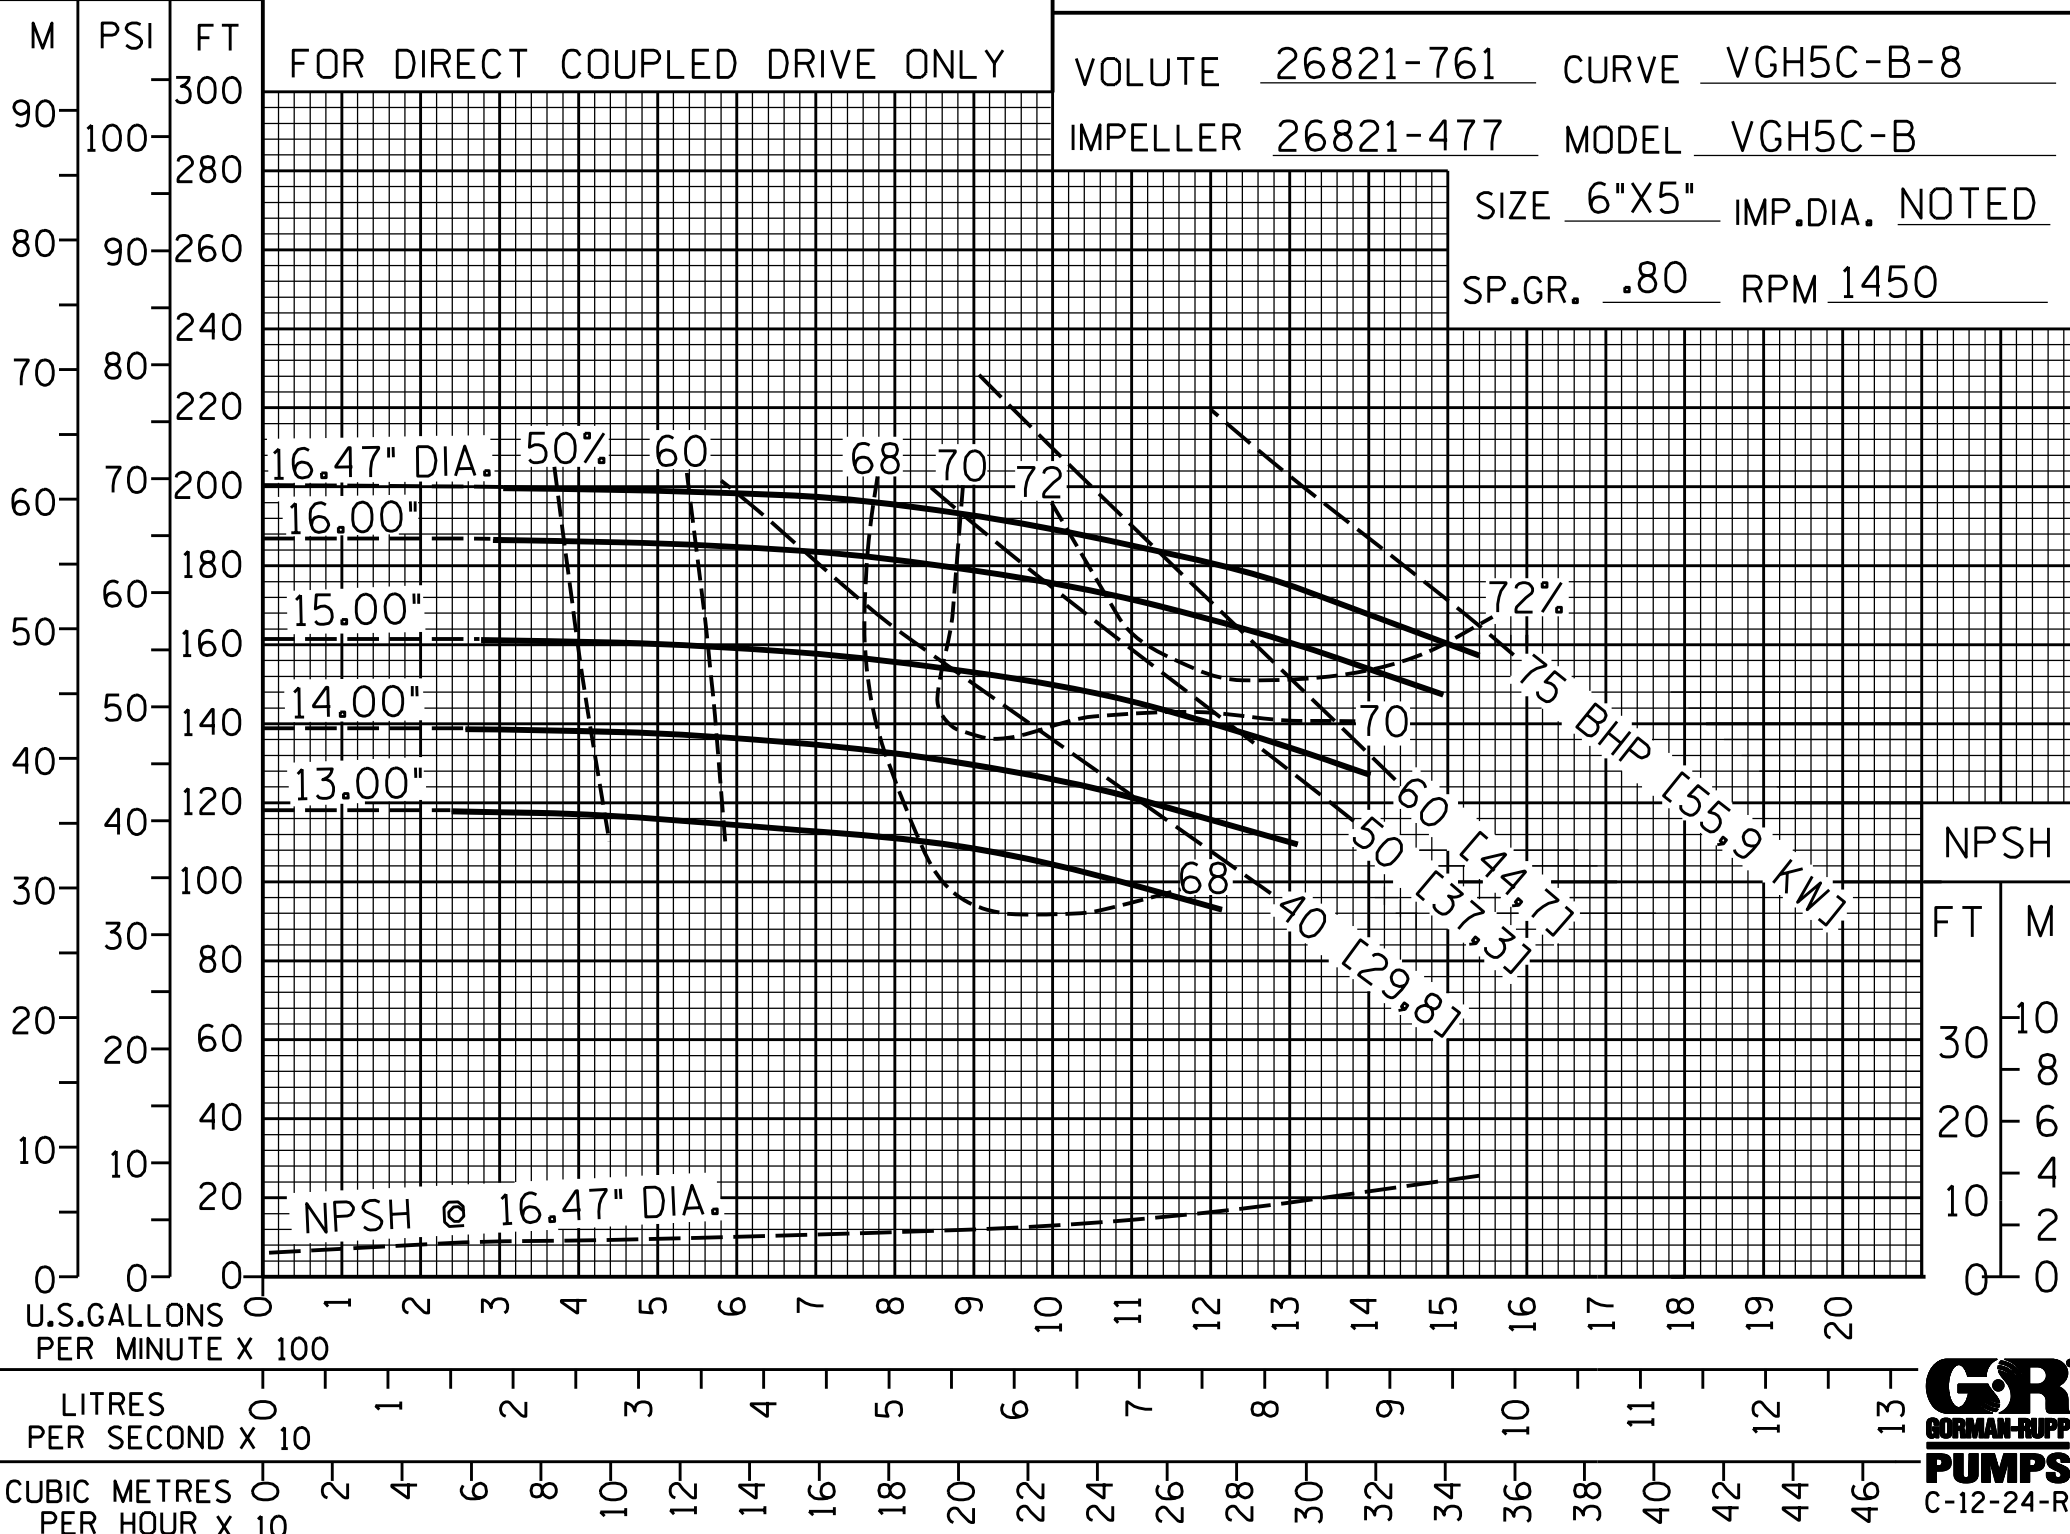

TOTAL HEAD 50 HZ.

PERFORMANCE CURVE

FOR DIRECT COUPLED DRIVE ONLY

VOLUTE 26821-761 CURVE VGH5C-B-8

IMPELLER 26821-477 MODEL VGH5C-B

SIZE 6"X5" IMP.DIA. NOTED

SP.GR. .80 RPM 1450

NPSH

FT M

30 10

20 8

10 6

0 4

0 2

0 0