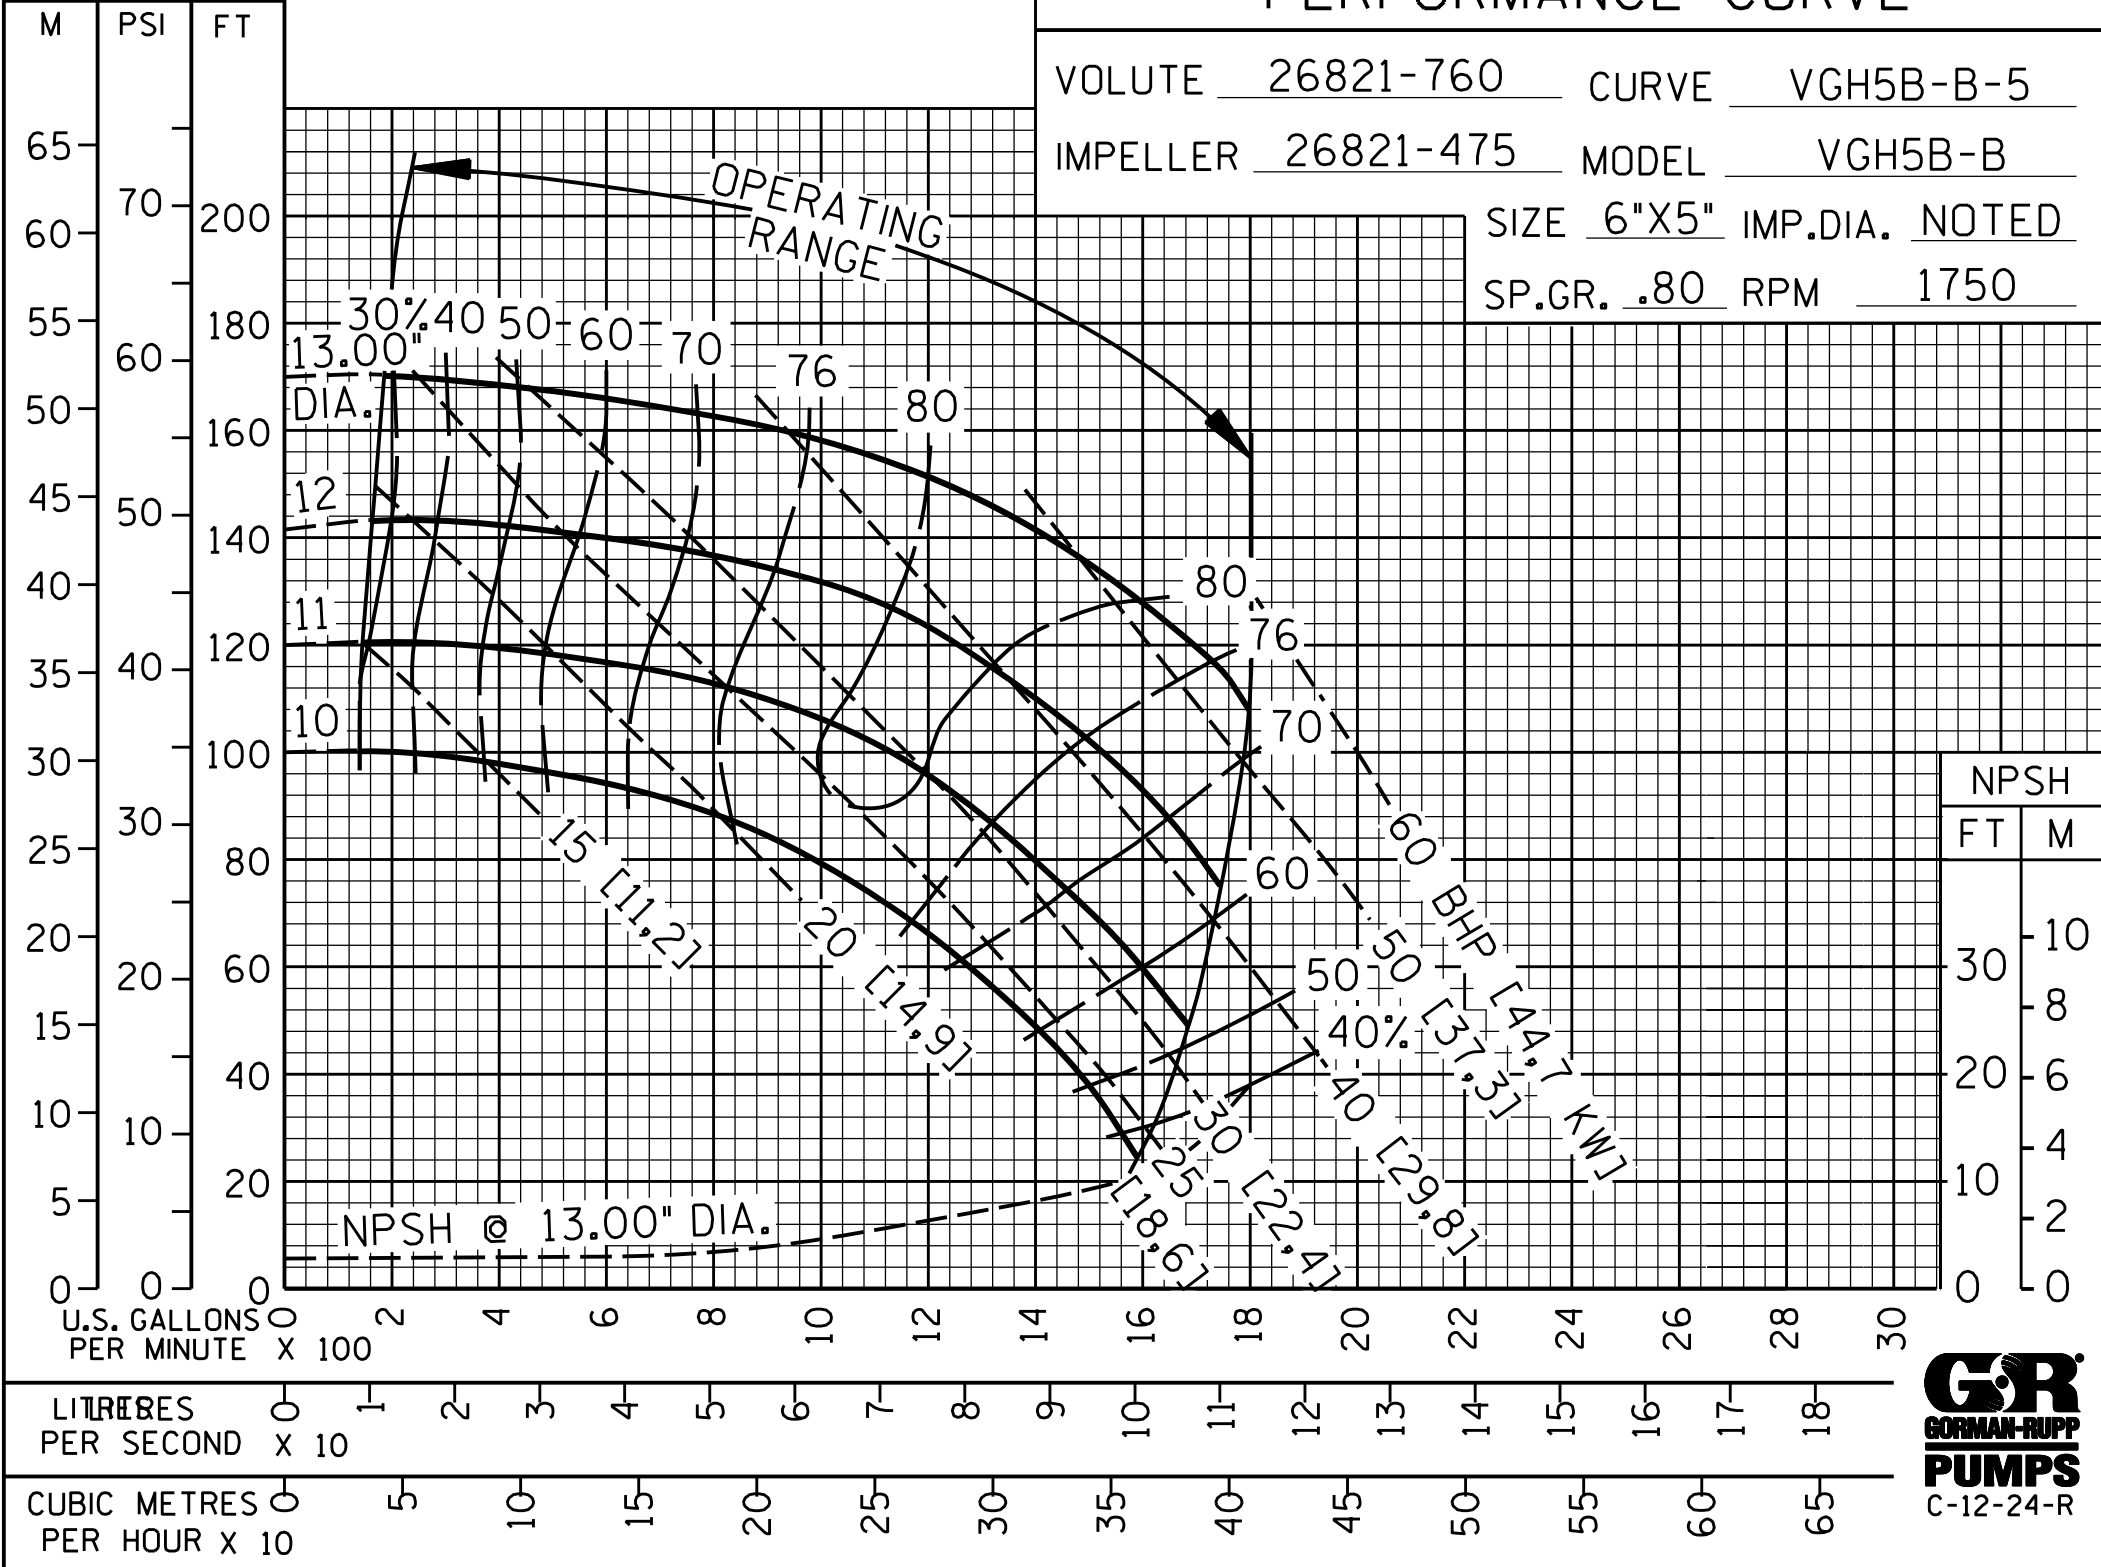

TOTAL HEAD FOR DIRECT COUPLED DRIVE ONLY

PERFORMANCE CURVE

VOLUTE 26821-760 CURVE VGH5B-B-5
 IMPELLER 26821-475 MODEL VGH5B-B
 SIZE 6"X5" IMP.DIA. NOTED
 SP.GR. .80 RPM 1750

NPSH	
FT	M
30	10
20	6
10	2
0	0