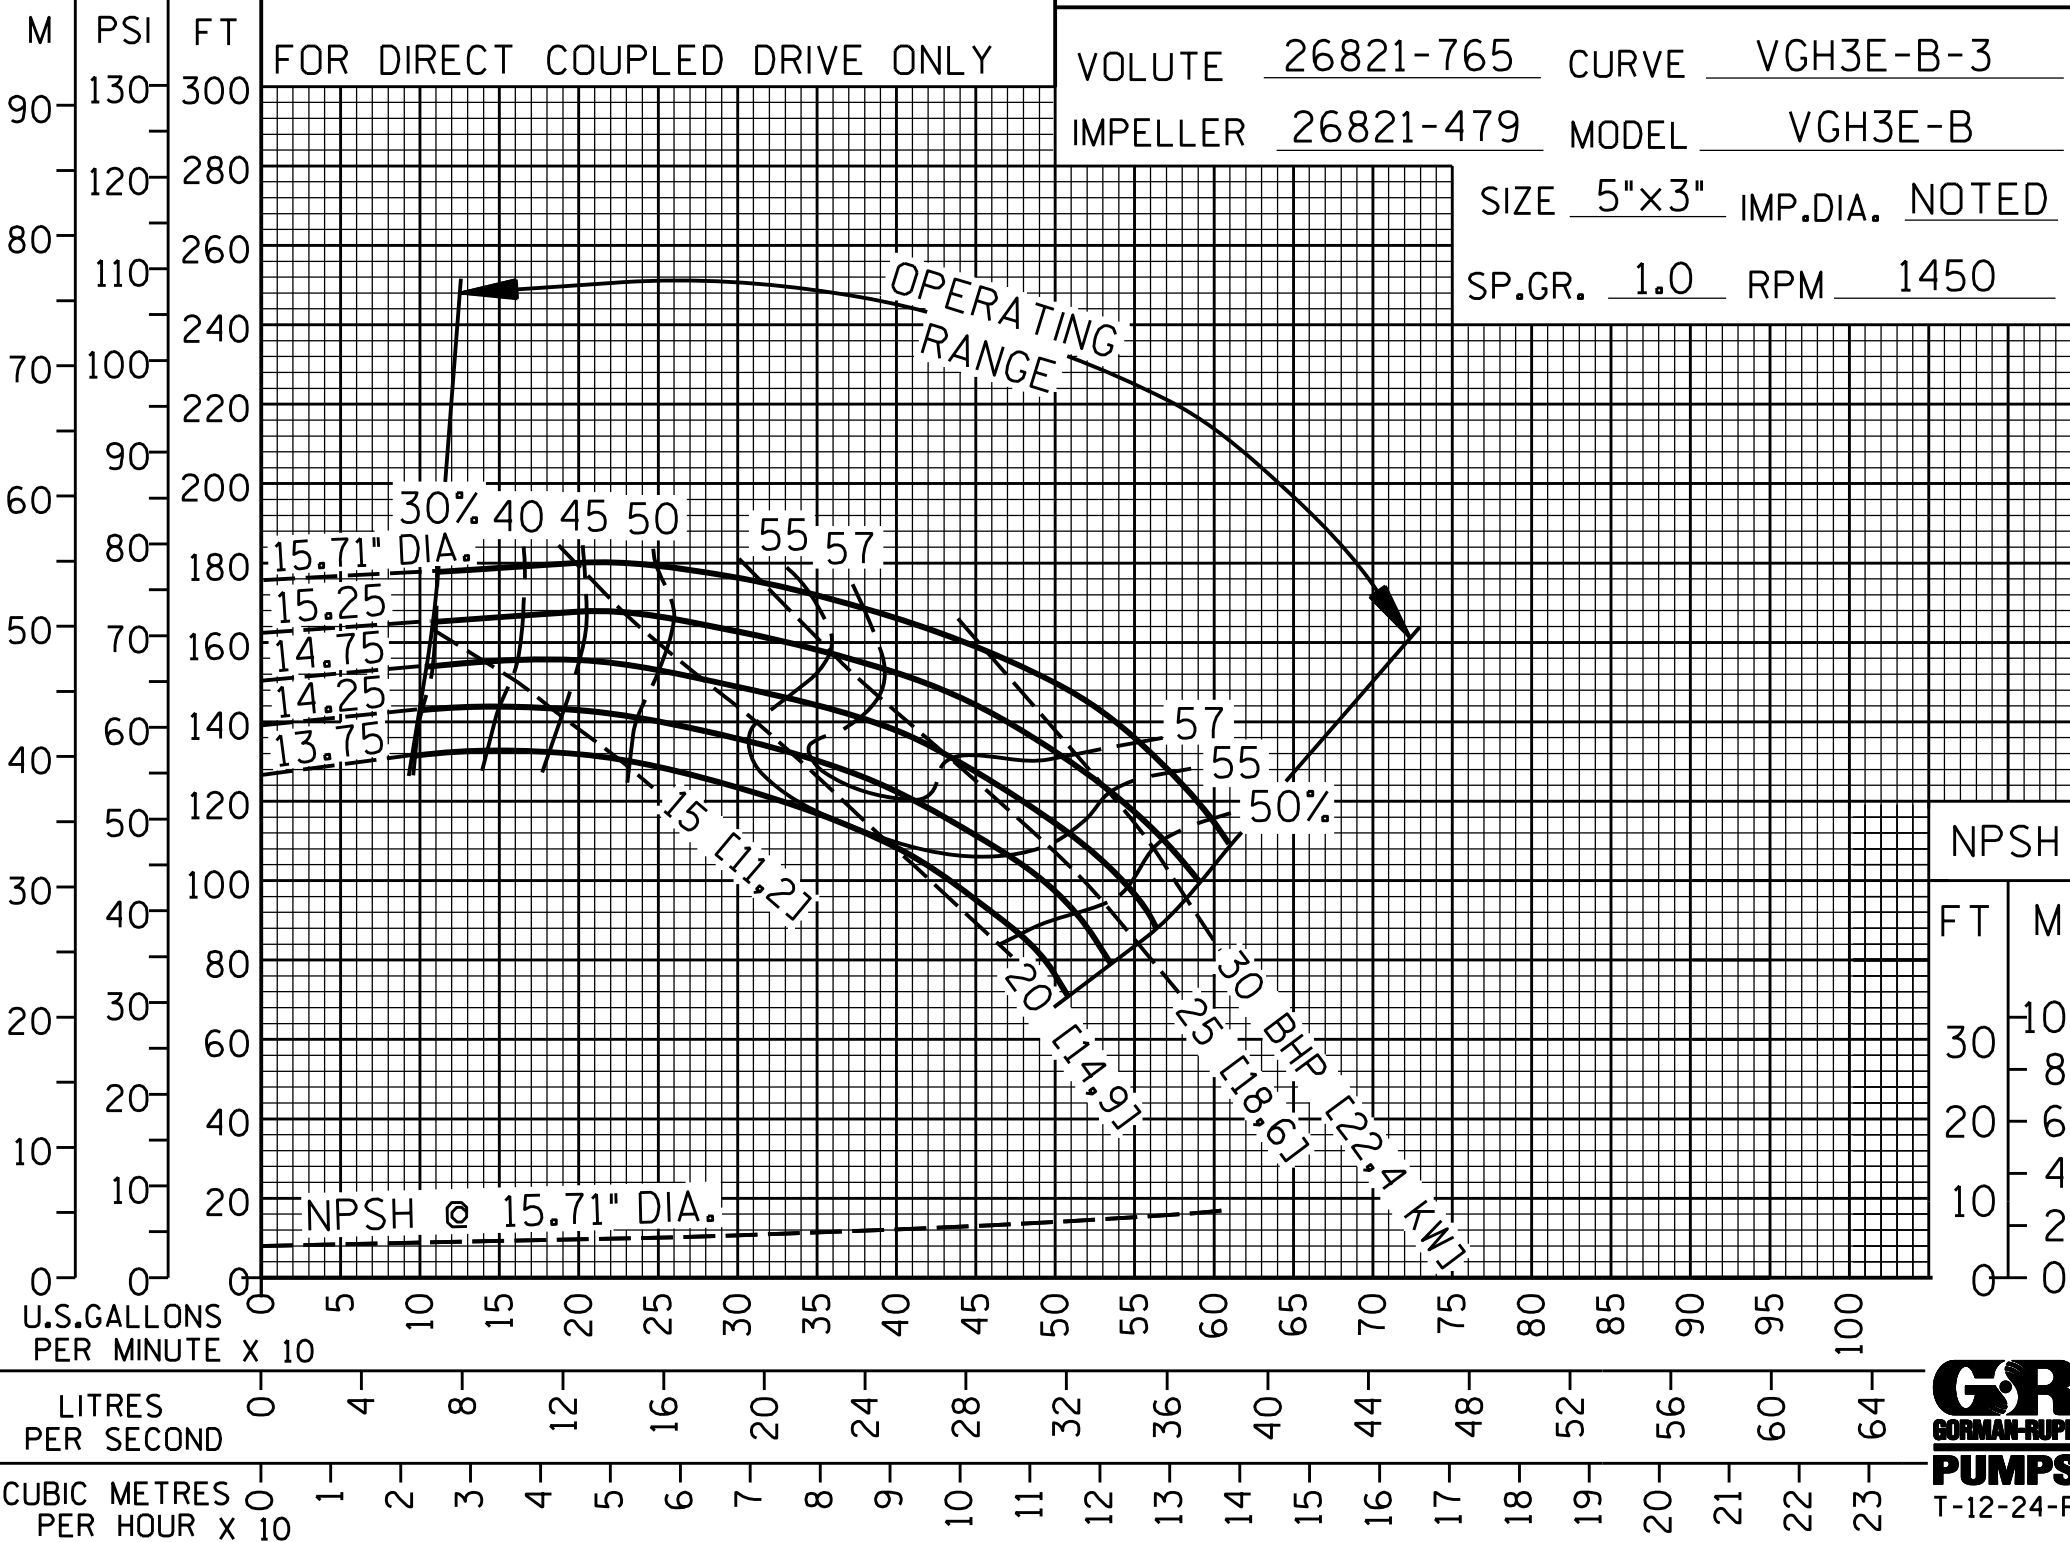

PERFORMANCE CURVE

50 HZ.

FOR DIRECT COUPLED DRIVE ONLY

VOLUTE 26821-765 CURVE VGH3E-B-3

IMPELLER 26821-479 MODEL VGH3E-B

SIZE 5"×3" IMP.DIA. NOTED

SP.GR. 1.0 RPM 1450

NPSH
FT M