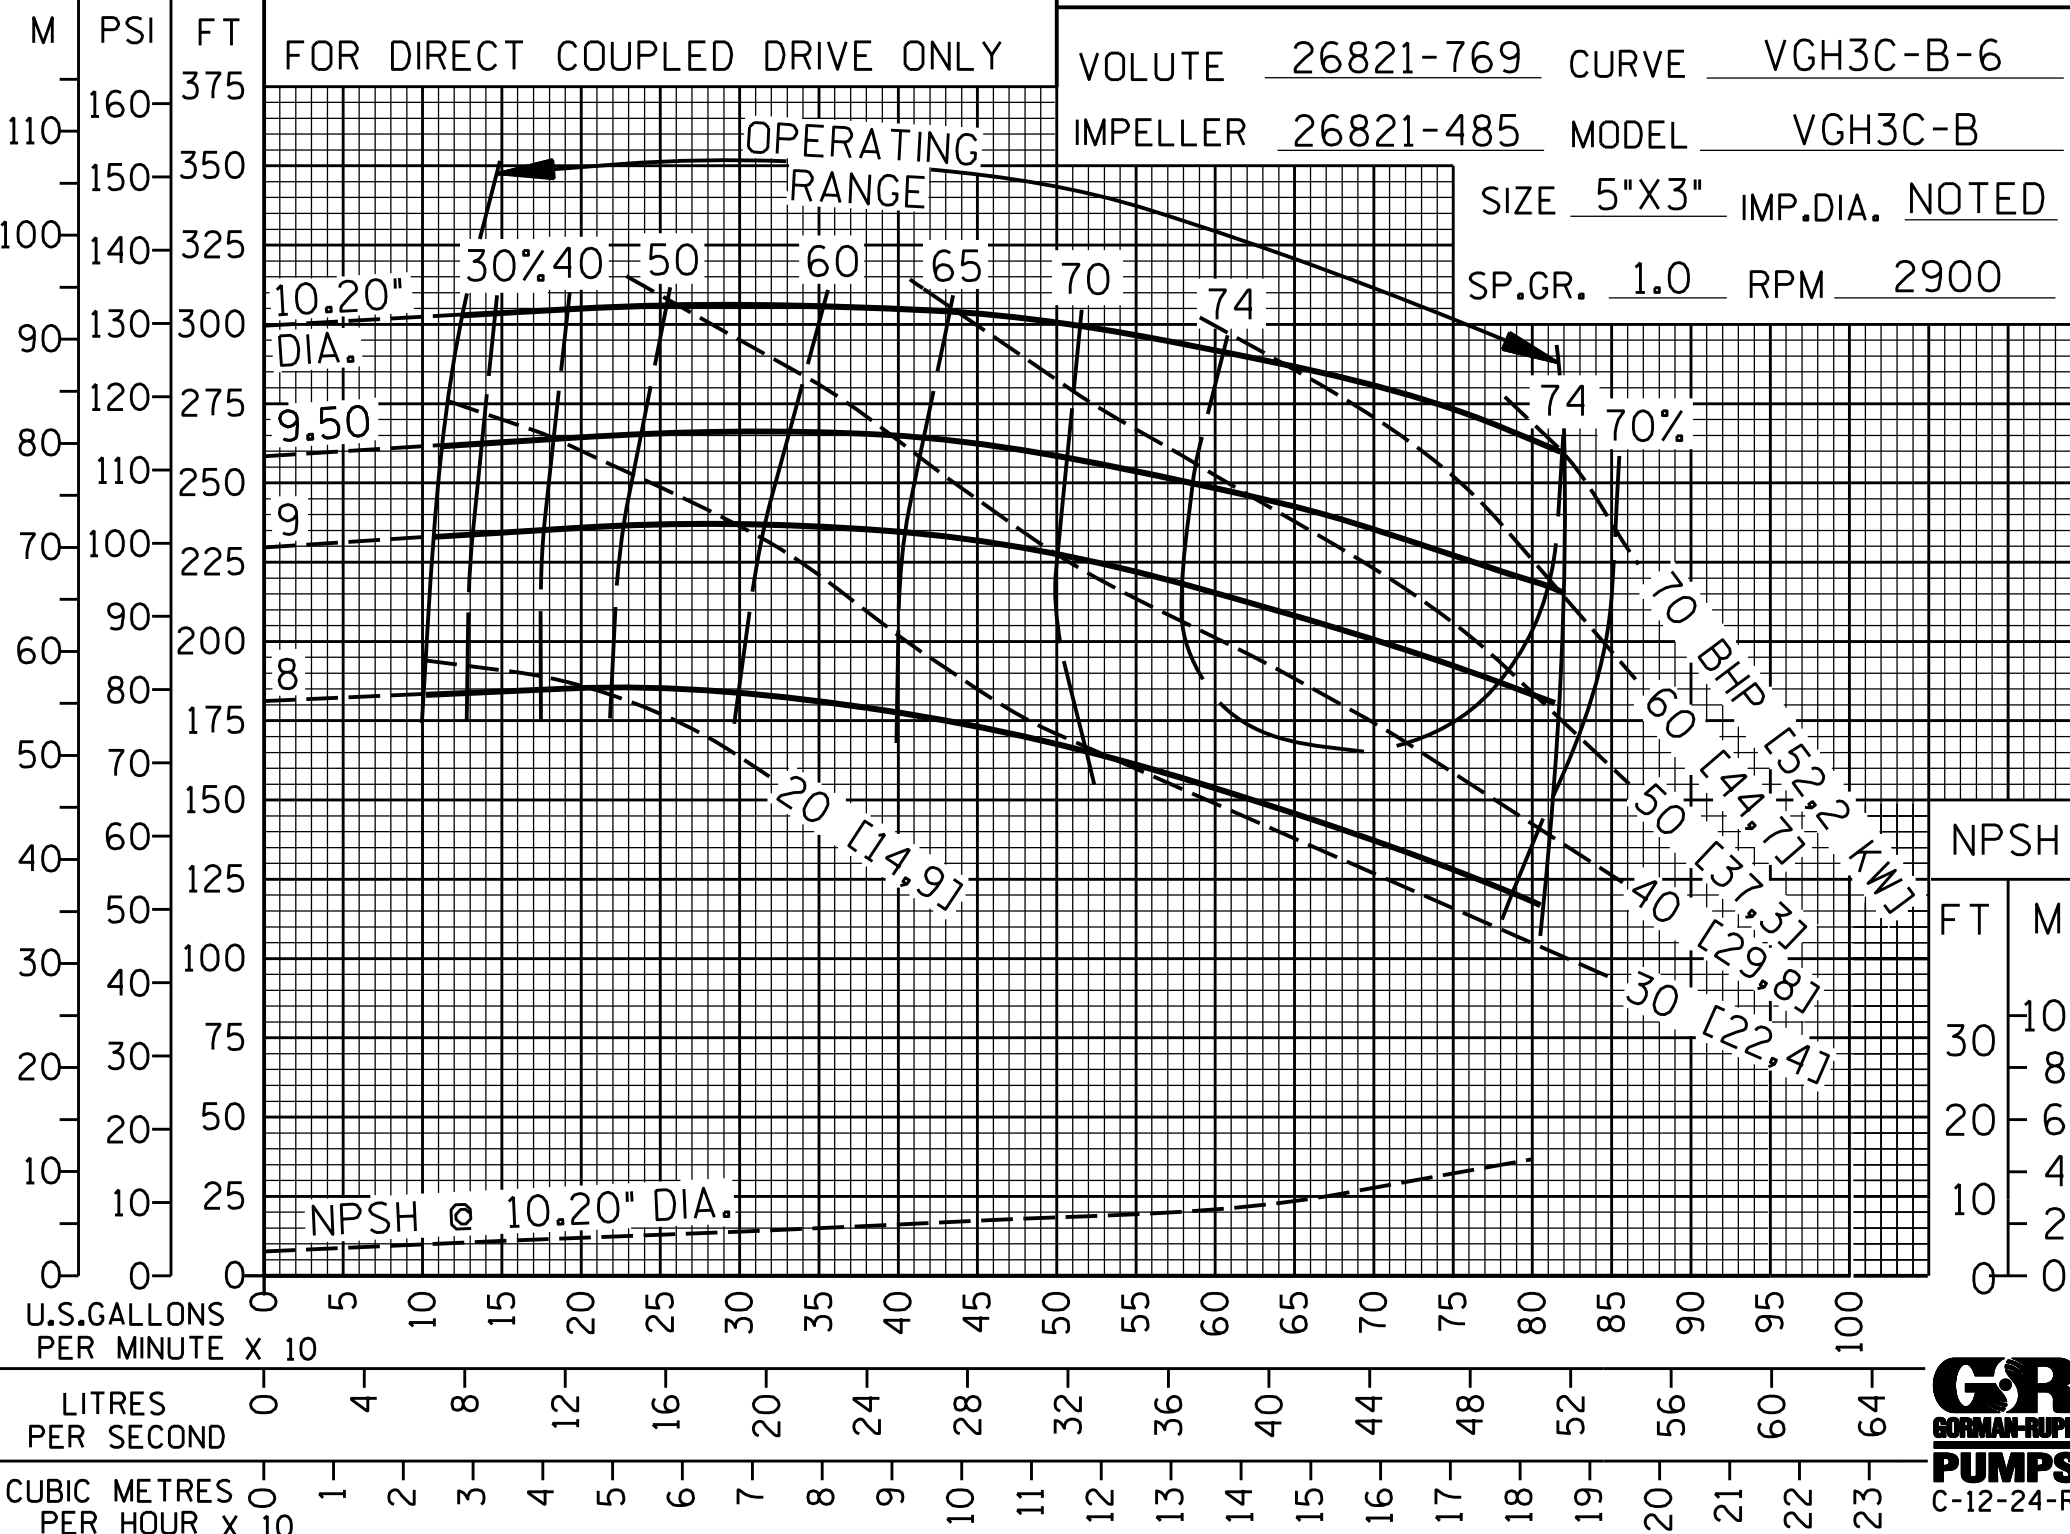

TOTAL HEAD

50 HZ.

PERFORMANCE CURVE

FOR DIRECT COUPLED DRIVE ONLY

VOLUTE 26821-769 CURVE VGH3C-B-6

IMPELLER 26821-485 MODEL VGH3C-B

SIZE 5"X3" IMP.DIA. NOTED

SP.GR. 1.0 RPM 2900

NPSH

FT M

30 10

20 8

10 6

0 4

0 2

0 0