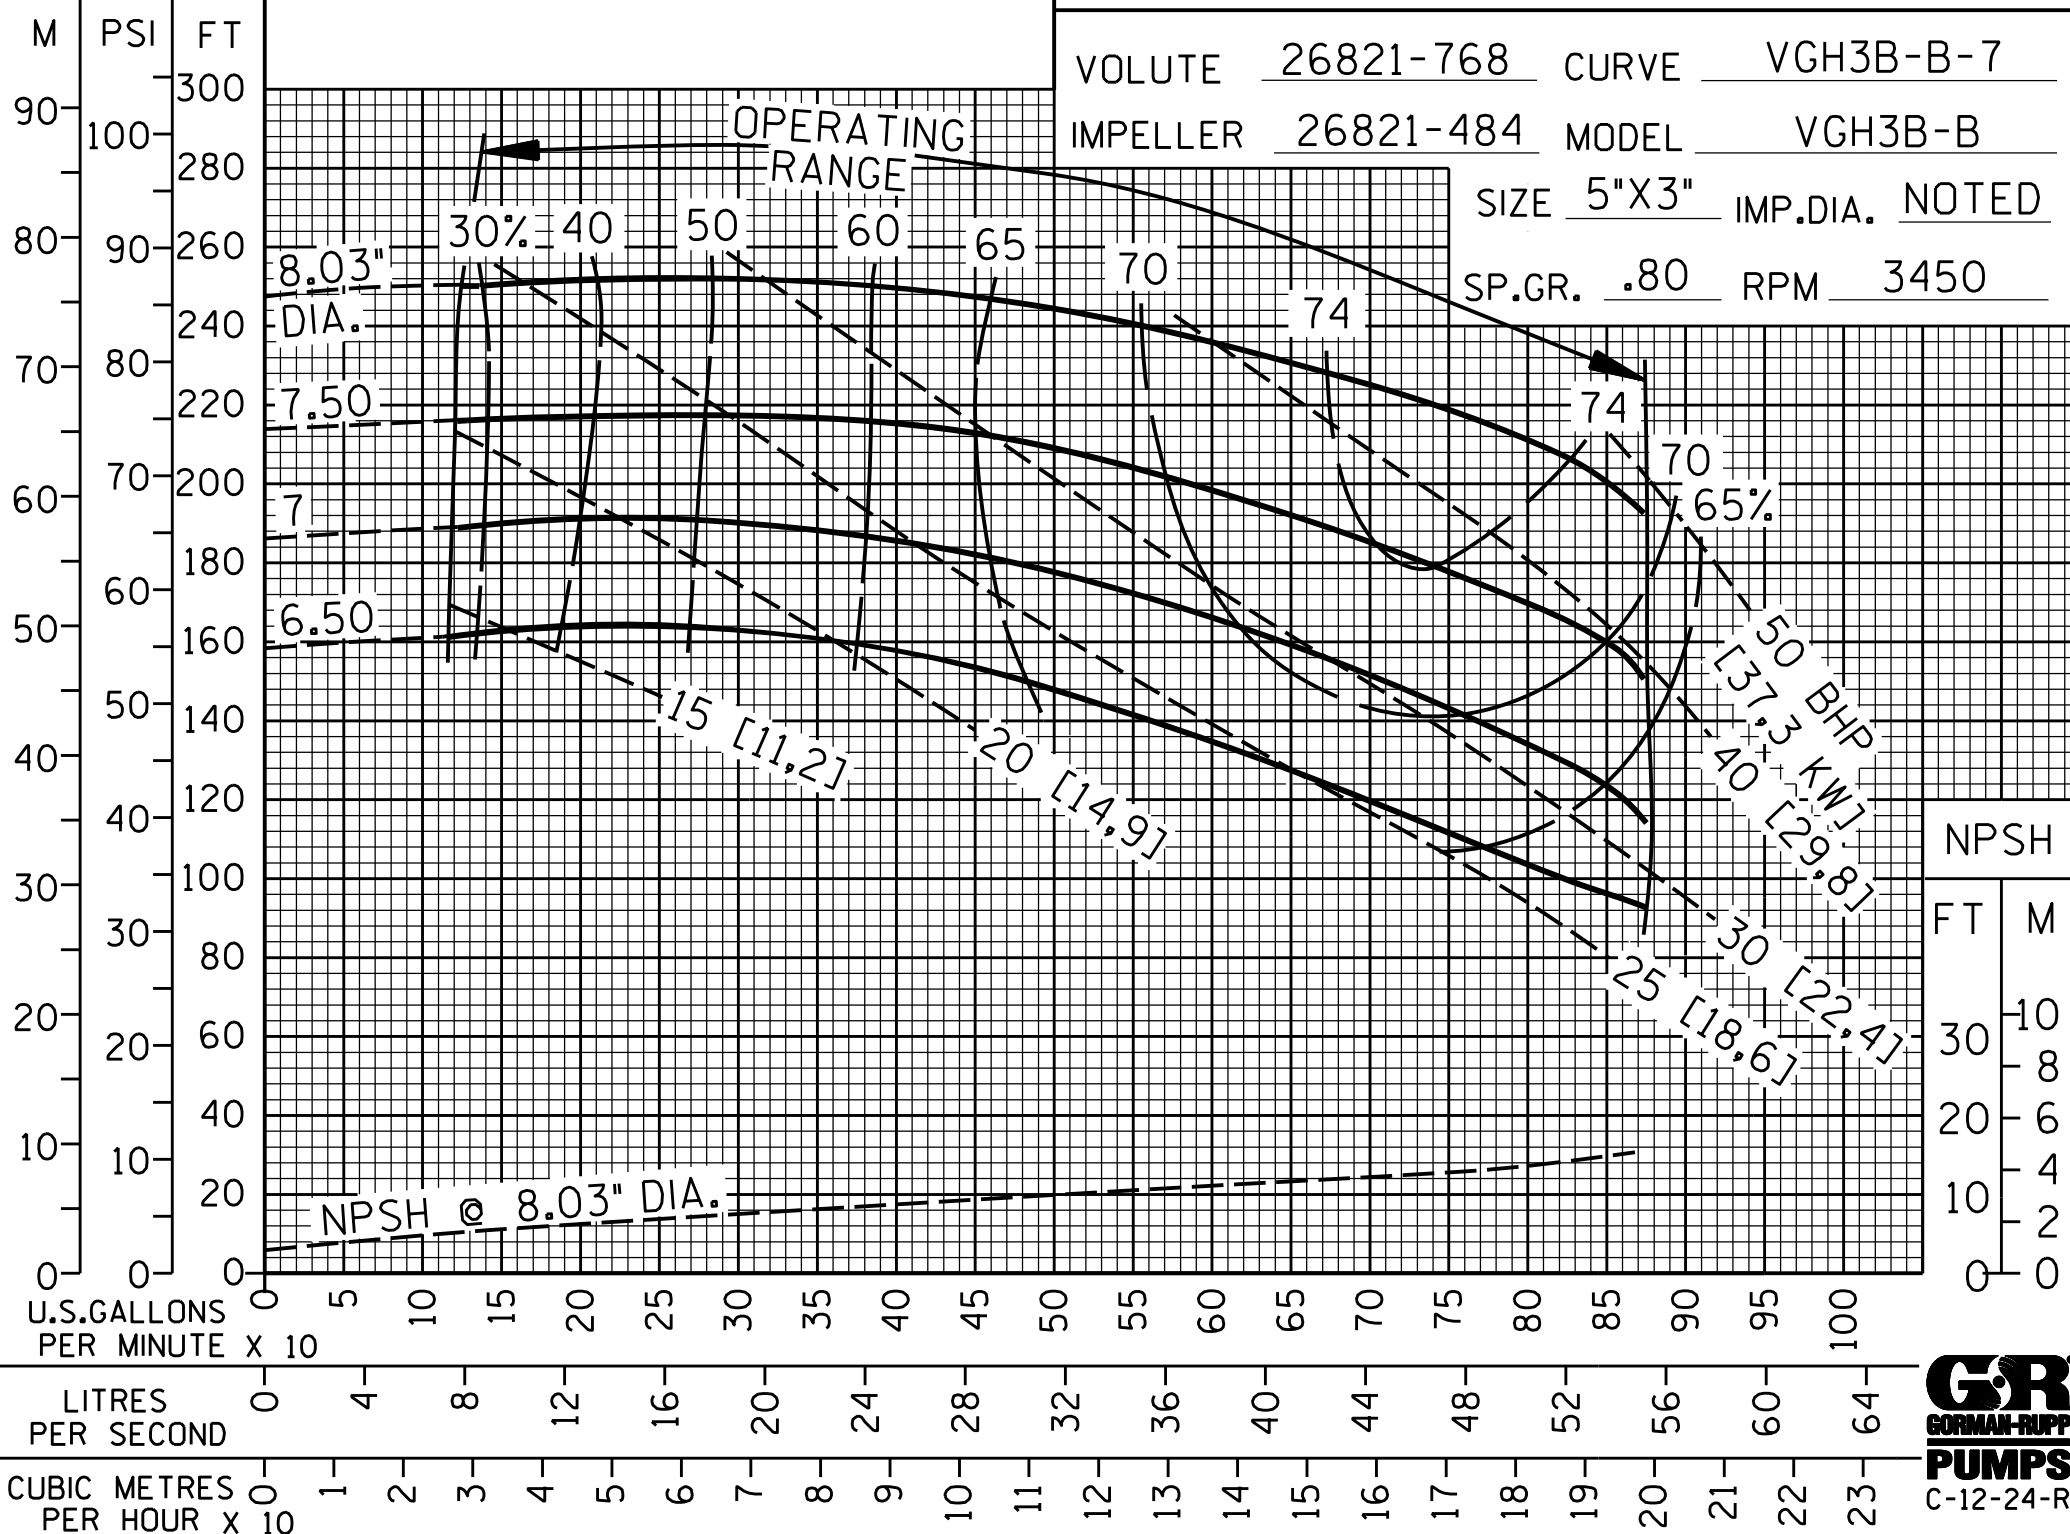

TOTAL HEAD

FOR DIRECT COUPLED DRIVE ONLY

PERFORMANCE CURVE

VOLUTE 26821-768 CURVE VGH3B-B-7
 IMPELLER 26821-484 MODEL VGH3B-B
 SIZE 5"X3" IMP.DIA. NOTED
 SP.GR. .80 RPM 3450

C-12-24-R