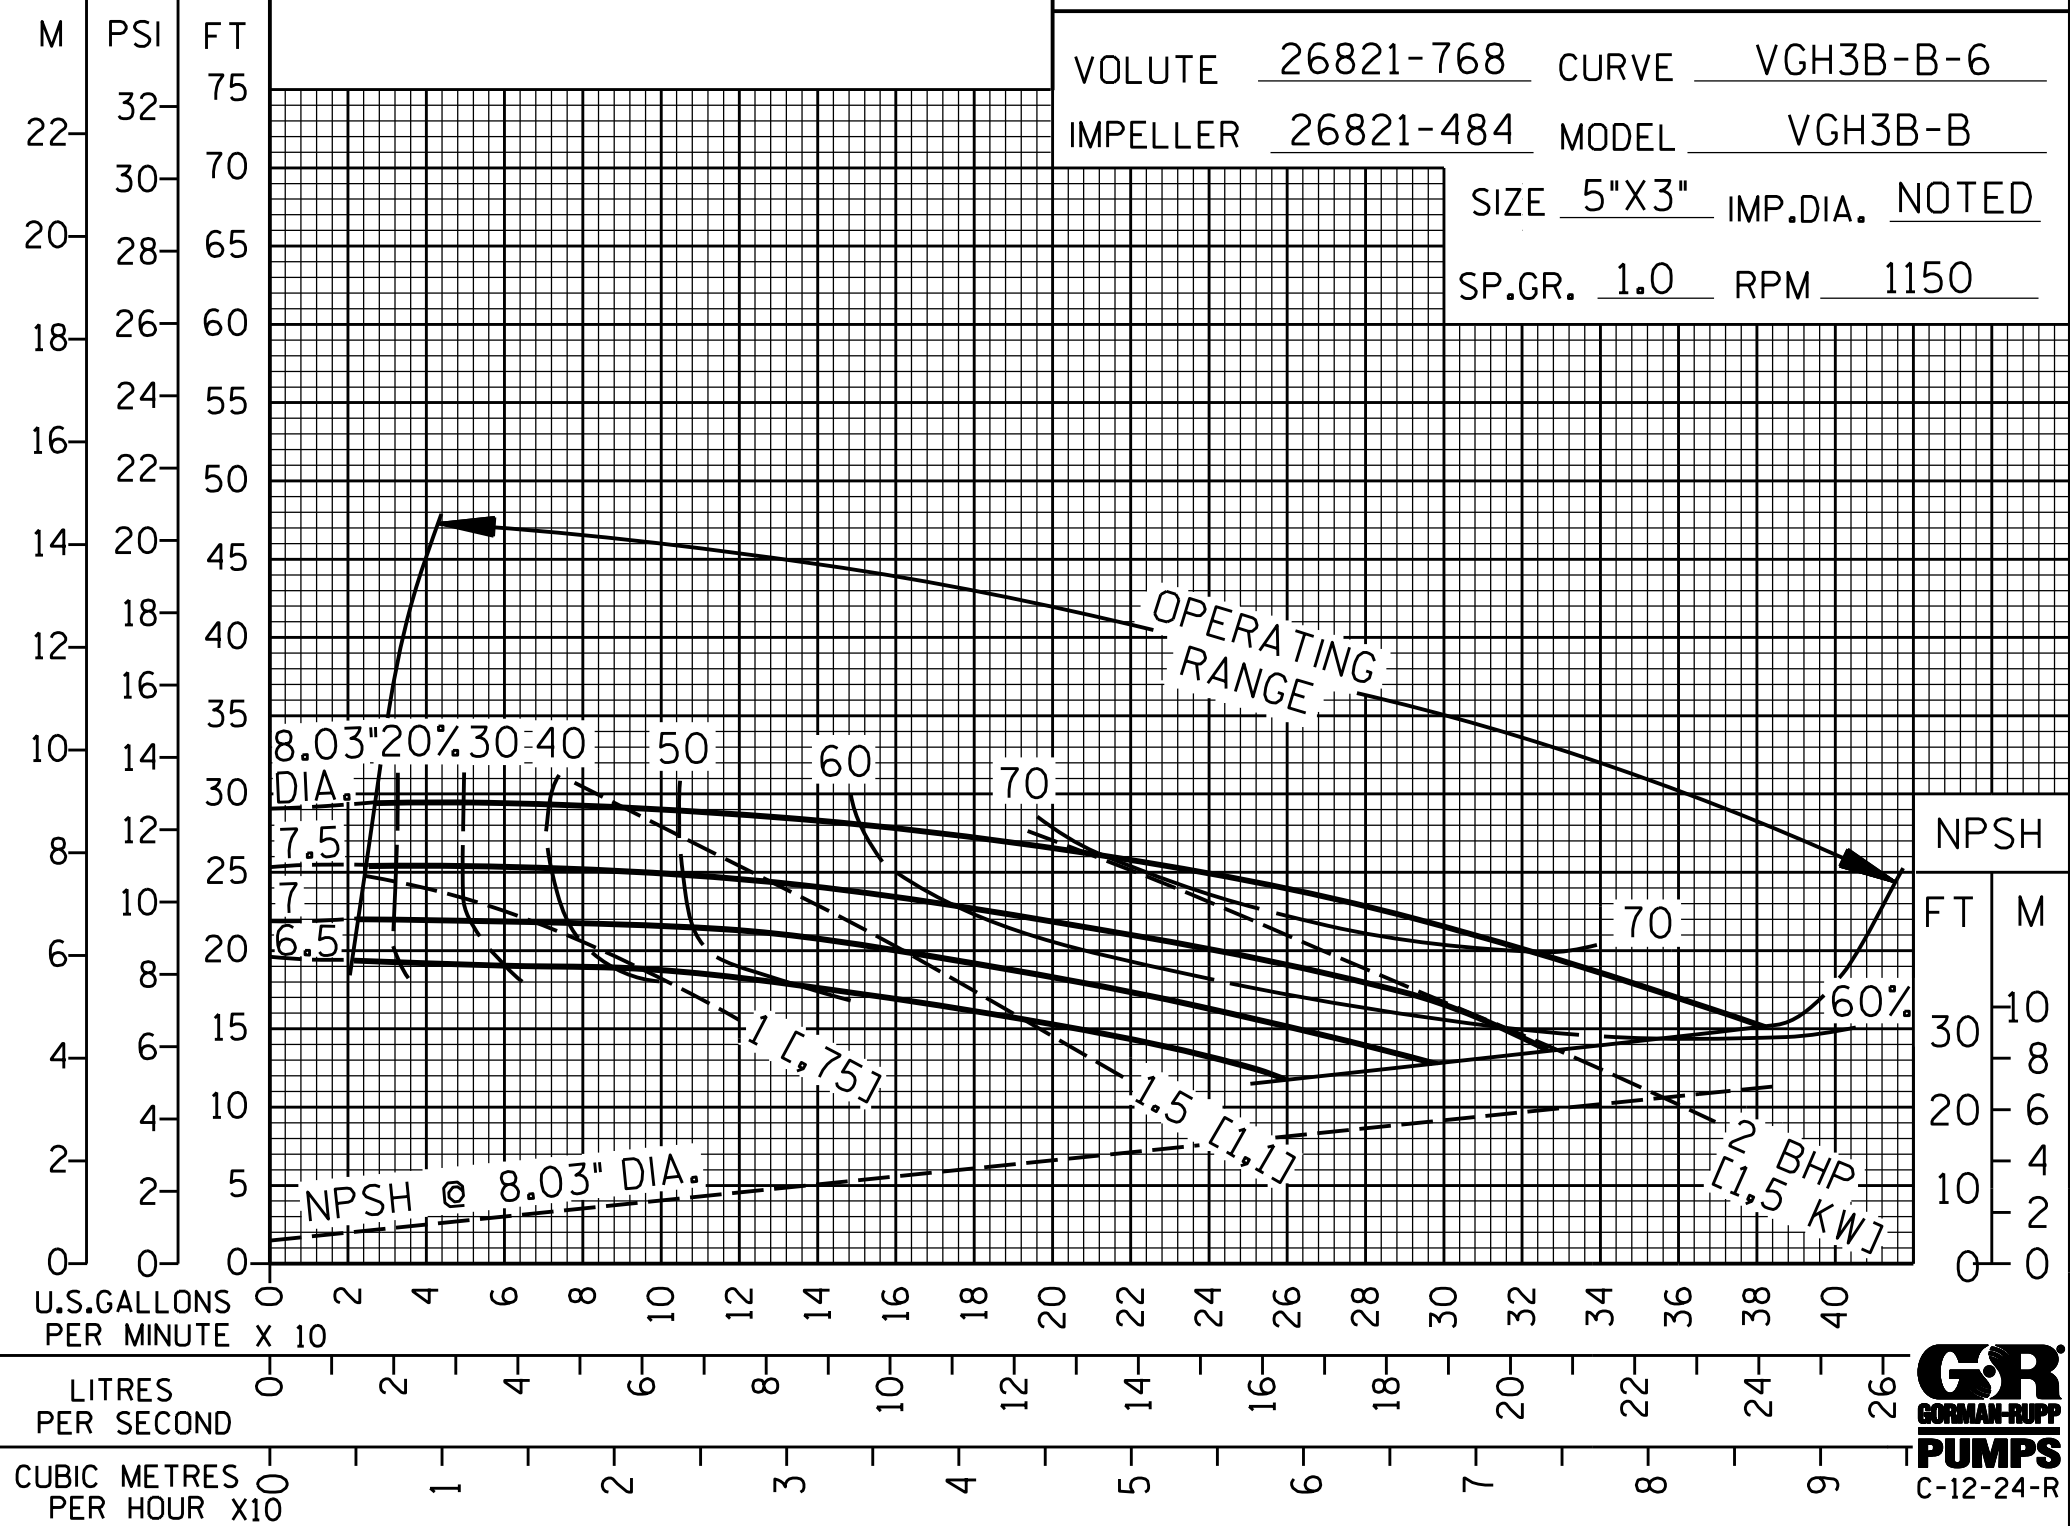

TOTAL HEAD

FOR DIRECT COUPLED DRIVE ONLY

PERFORMANCE CURVE

VOLUTE 26821-768 CURVE VGH3B-B-6
 IMPELLER 26821-484 MODEL VGH3B-B
 SIZE 5"X3" IMP.DIA. NOTED
 SP.GR. 1.0 RPM 1150

NPSH
 FT M
 10
 8
 6
 4
 2
 0