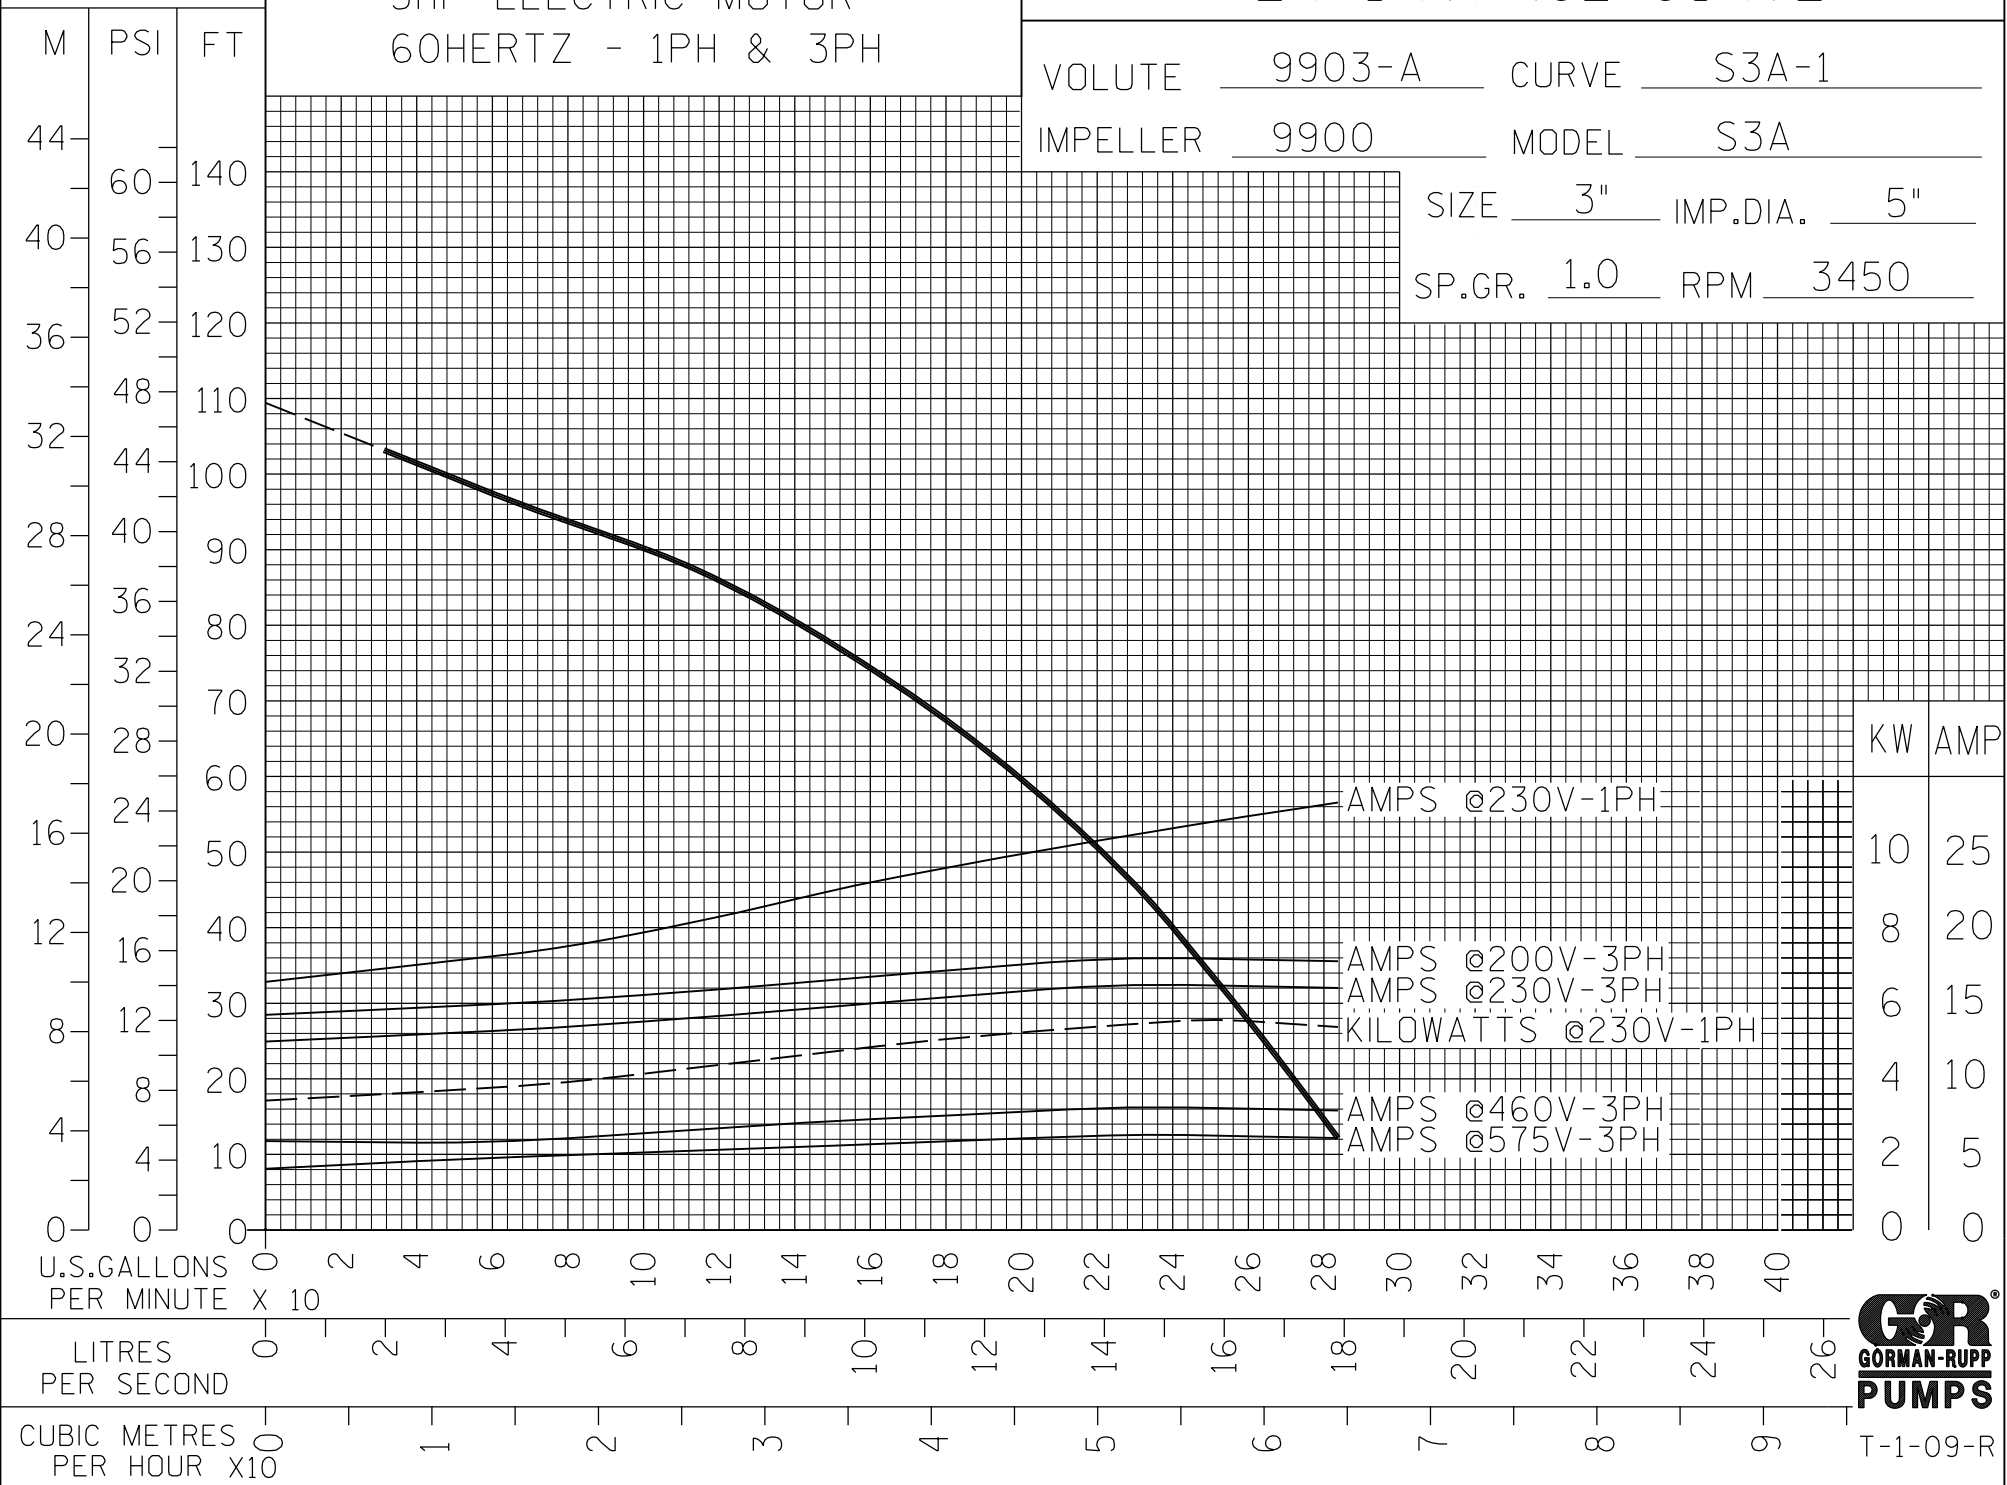

TOTAL HEAD

5HP ELECTRIC MOTOR
60HERTZ - 1PH & 3PH

PERFORMANCE CURVE

VOLUTE 9903-A CURVE S3A-1
 IMPELLER 9900 MODEL S3A
 SIZE 3" IMP.DIA. 5"
 SP.GR. 1.0 RPM 3450

FILE NO. S3AM.S01

KW	AMP
10	25
8	20
6	15
4	10
2	5
0	0

T-1-09-R