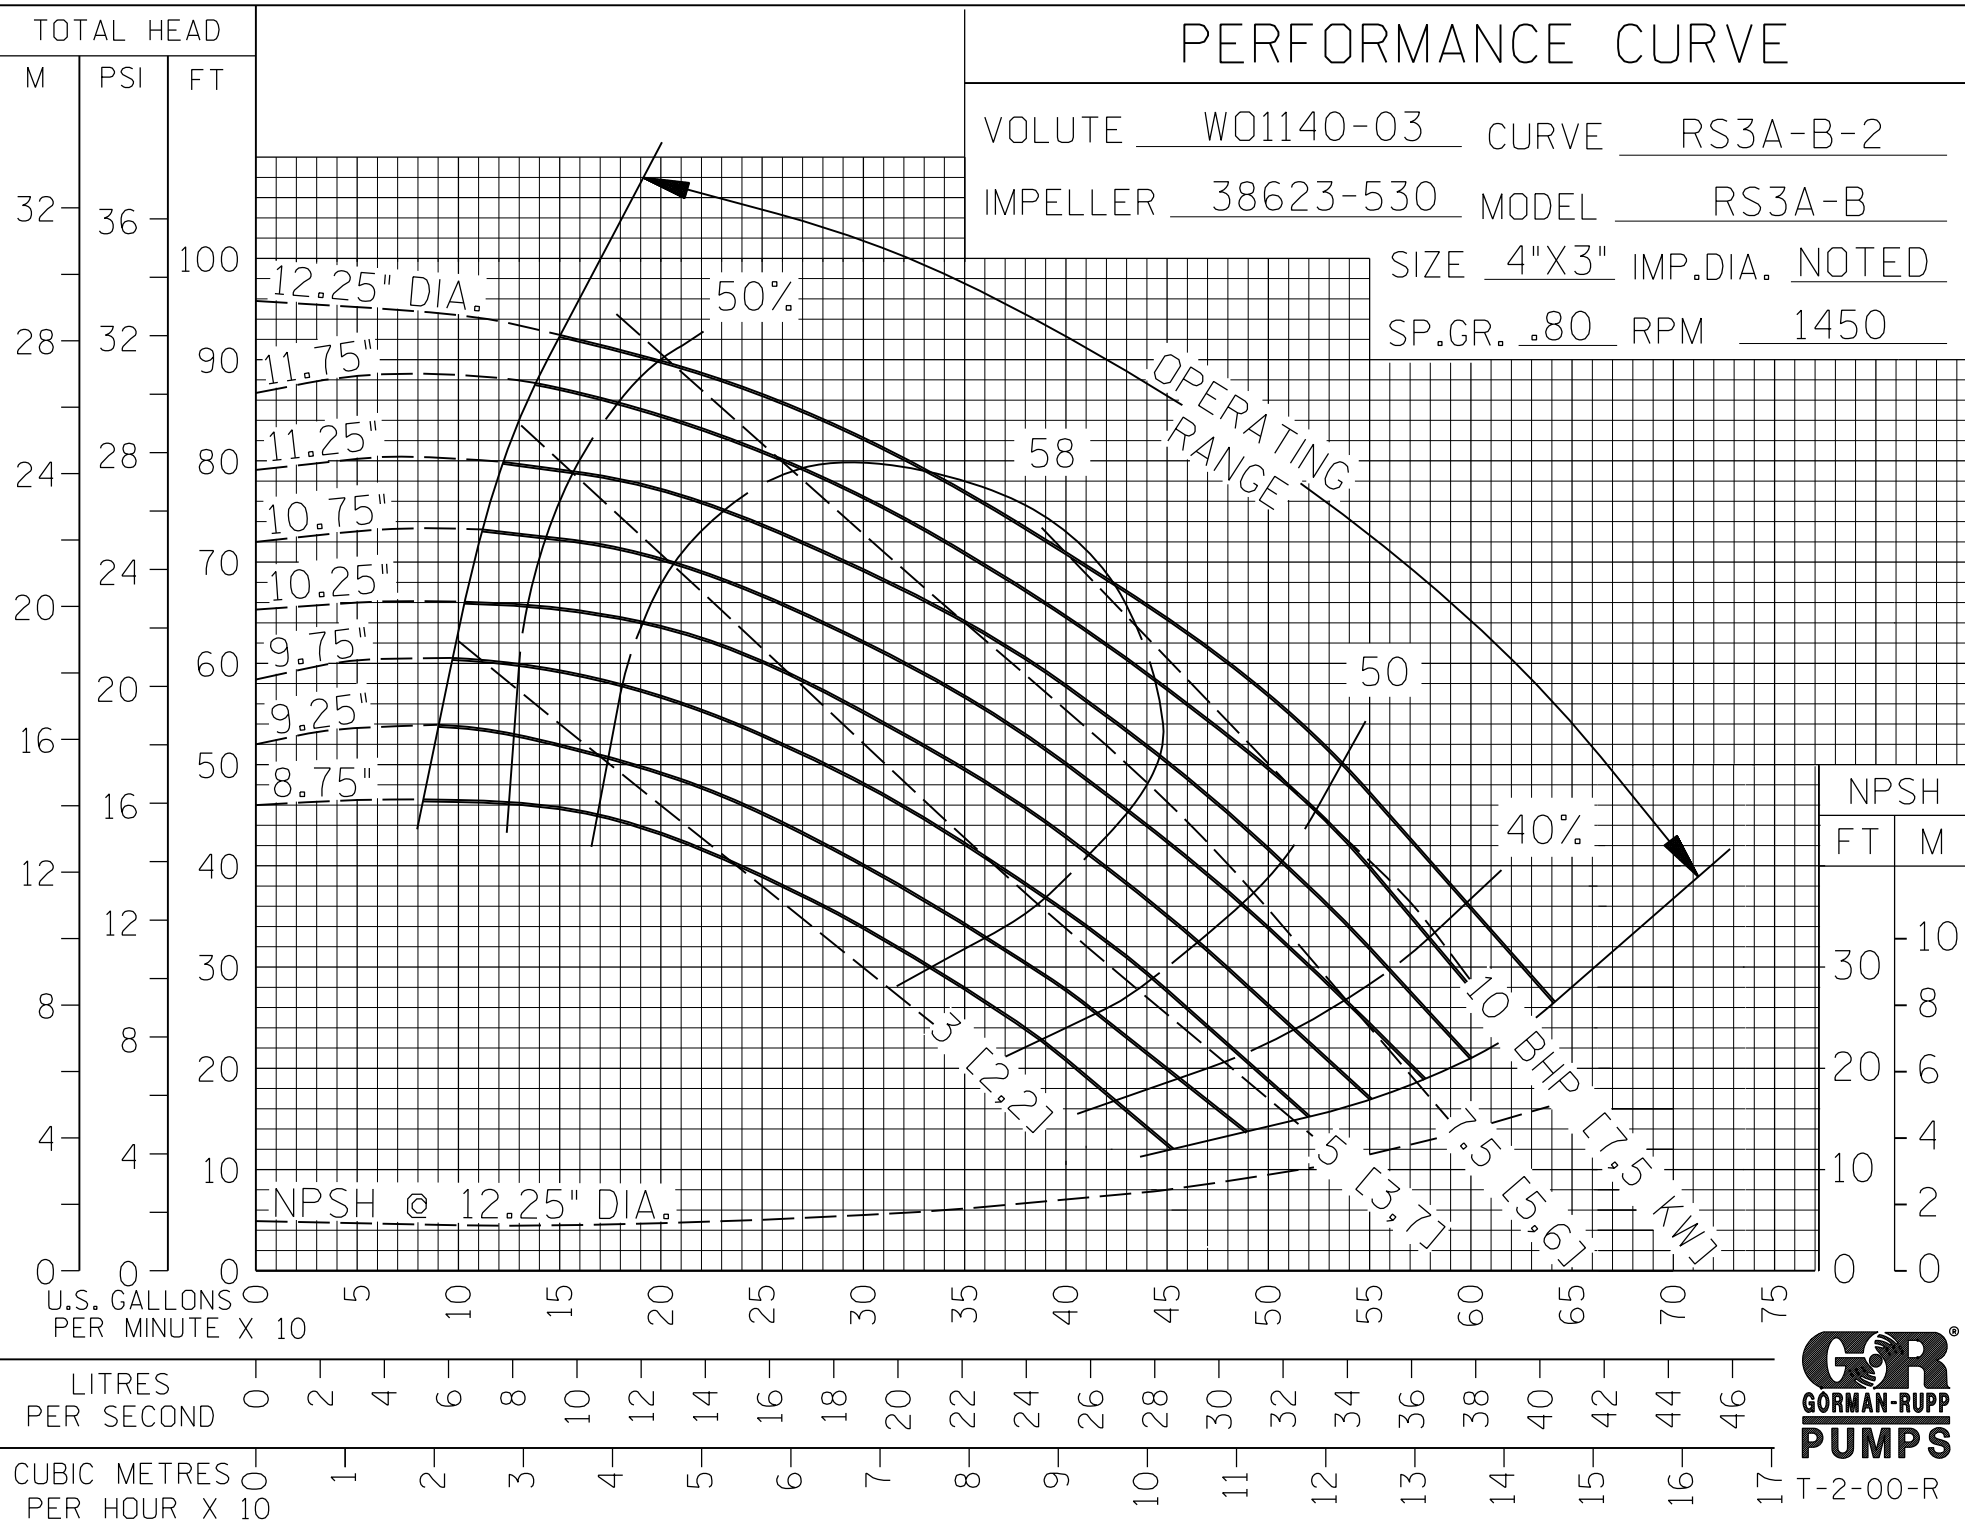

PERFORMANCE CURVE

VOLUTE W01140-03 CURVE RS3A-B-2
 IMPELLER 38623-530 MODEL RS3A-B
 SIZE 4"X3" IMP.DIA. NOTED
 SP.GR. .80 RPM 1450

FILE NO. rs3ab.s02