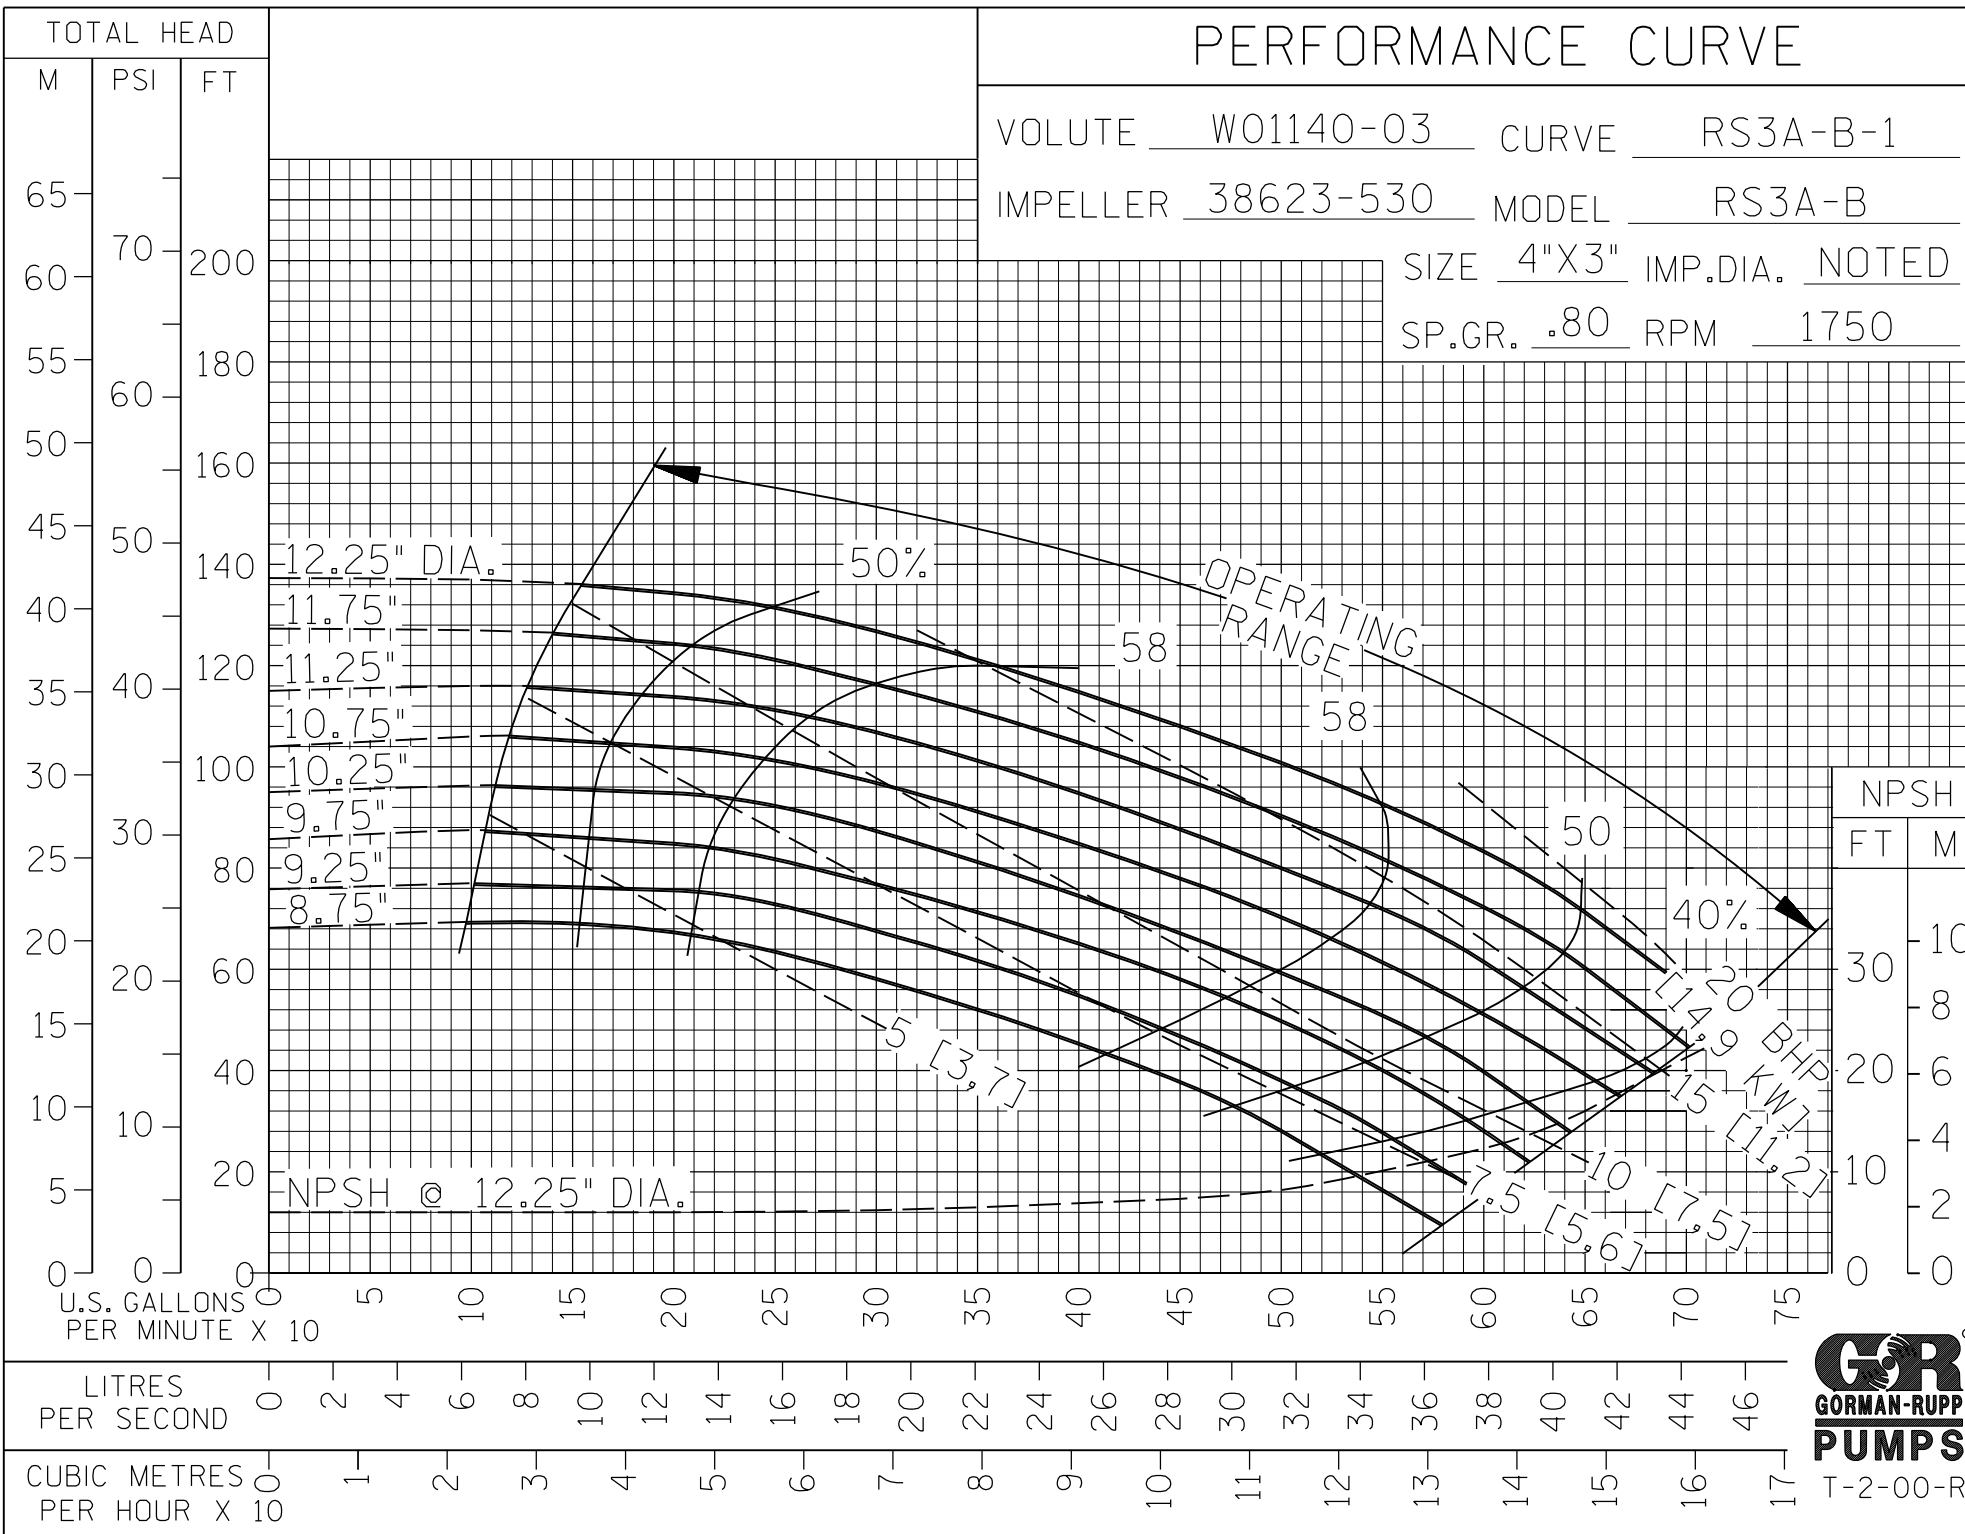

PERFORMANCE CURVE

VOLUTE W01140-03 CURVE RS3A-B-1
 IMPELLER 38623-530 MODEL RS3A-B
 SIZE 4"X3" IMP.DIA. NOTED
 SP.GR. .80 RPM 1750

FILE NO. rs3ab.s01