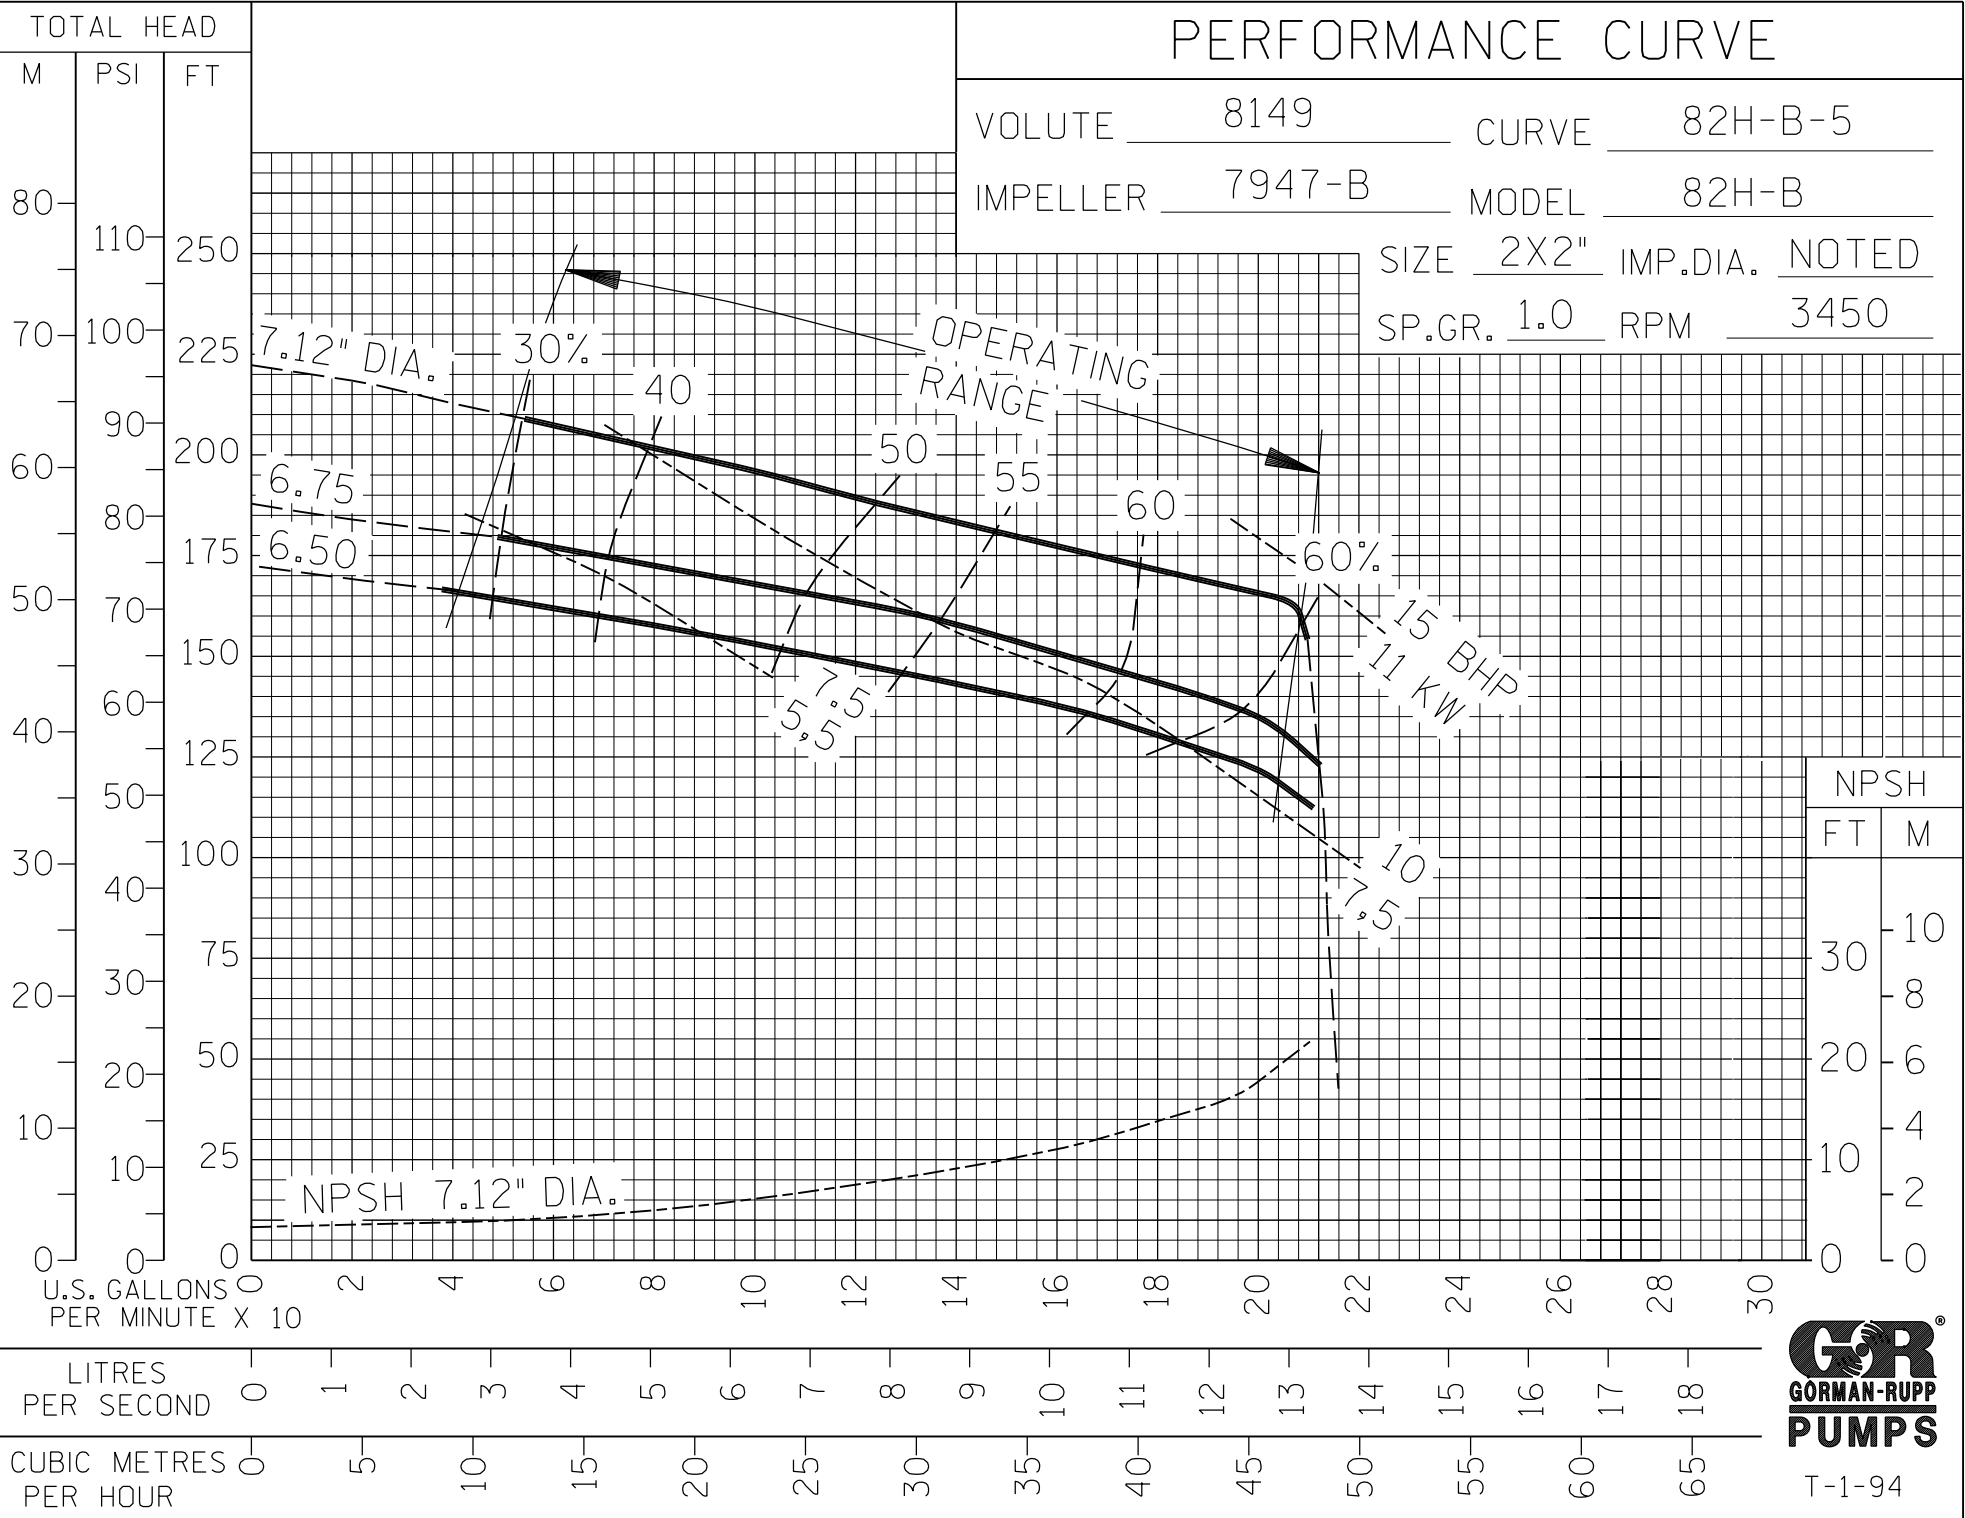

# PERFORMANCE CURVE

VOLUTE 8149 CURVE 82H-B-5  
 IMPELLER 7947-B MODEL 82H-B  
 SIZE 2X2" IMP.DIA. NOTED  
 SP.GR. 1.0 RPM 3450

NPSH	
FT	M
0	0
10	3
20	6
30	9
40	12
50	15
60	18
70	21
80	24
90	27
100	30
110	33
125	38
150	45
175	53
200	61
225	69
250	76

FILE NO. 82HB.S05

T-1-94