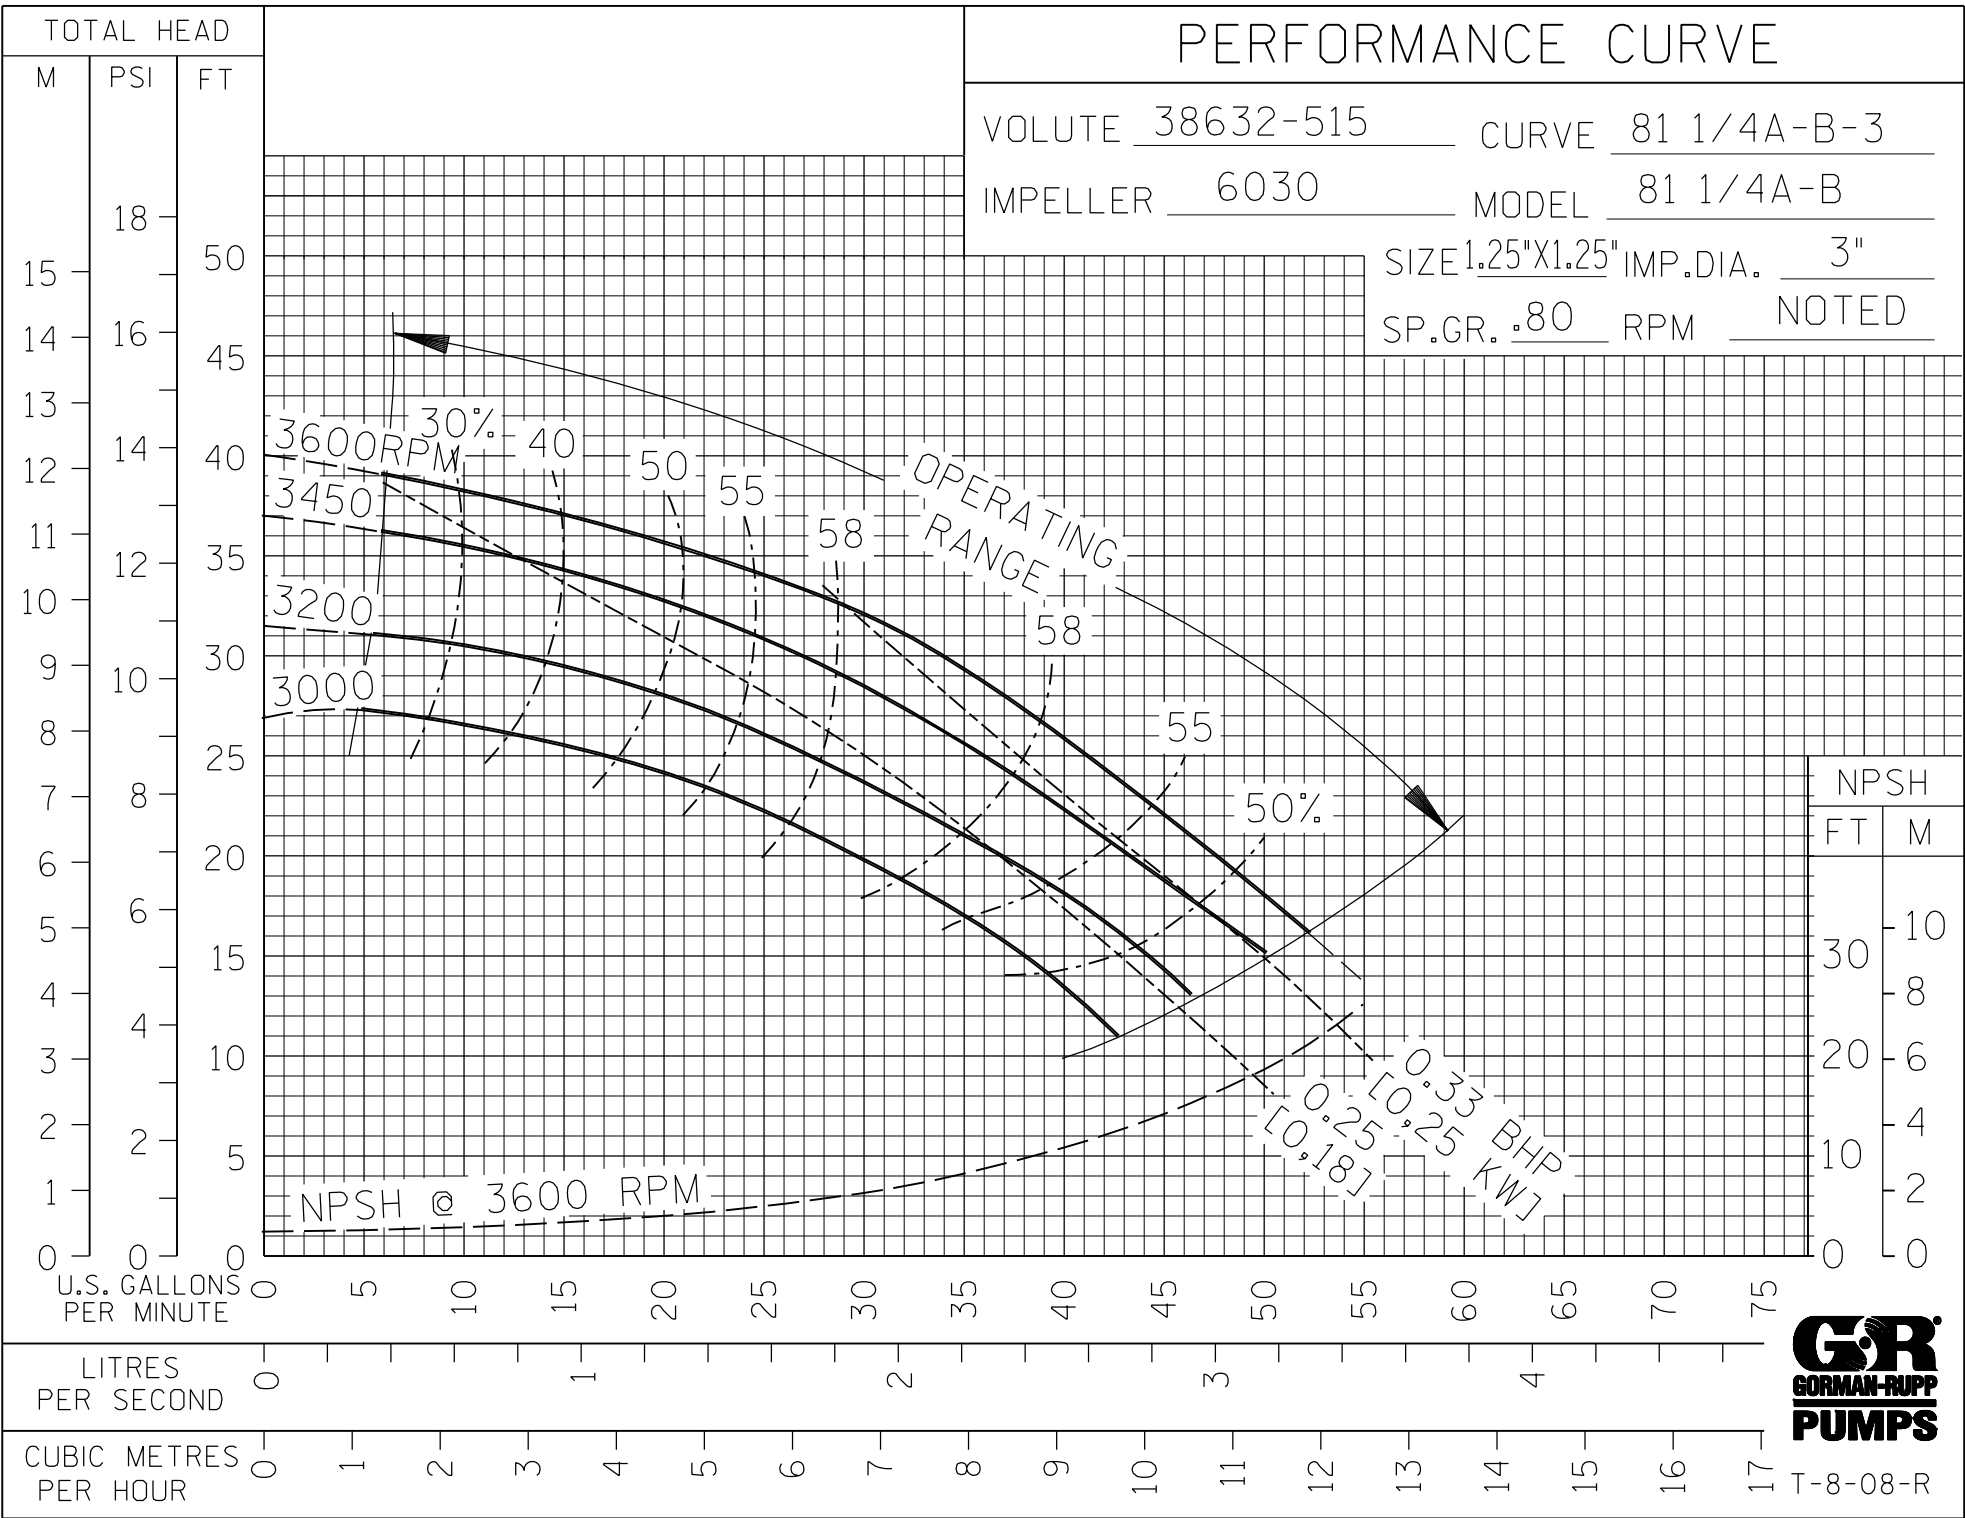

# PERFORMANCE CURVE

VOLUTE 38632-515 CURVE 81 1/4A-B-3

IMPELLER 6030 MODEL 81 1/4A-B

SIZE 1.25"X1.25" IMP.DIA. 3"

SP.GR. .80 RPM NOTED

FILE NO. 81Y25AB.S03

T-8-08-R