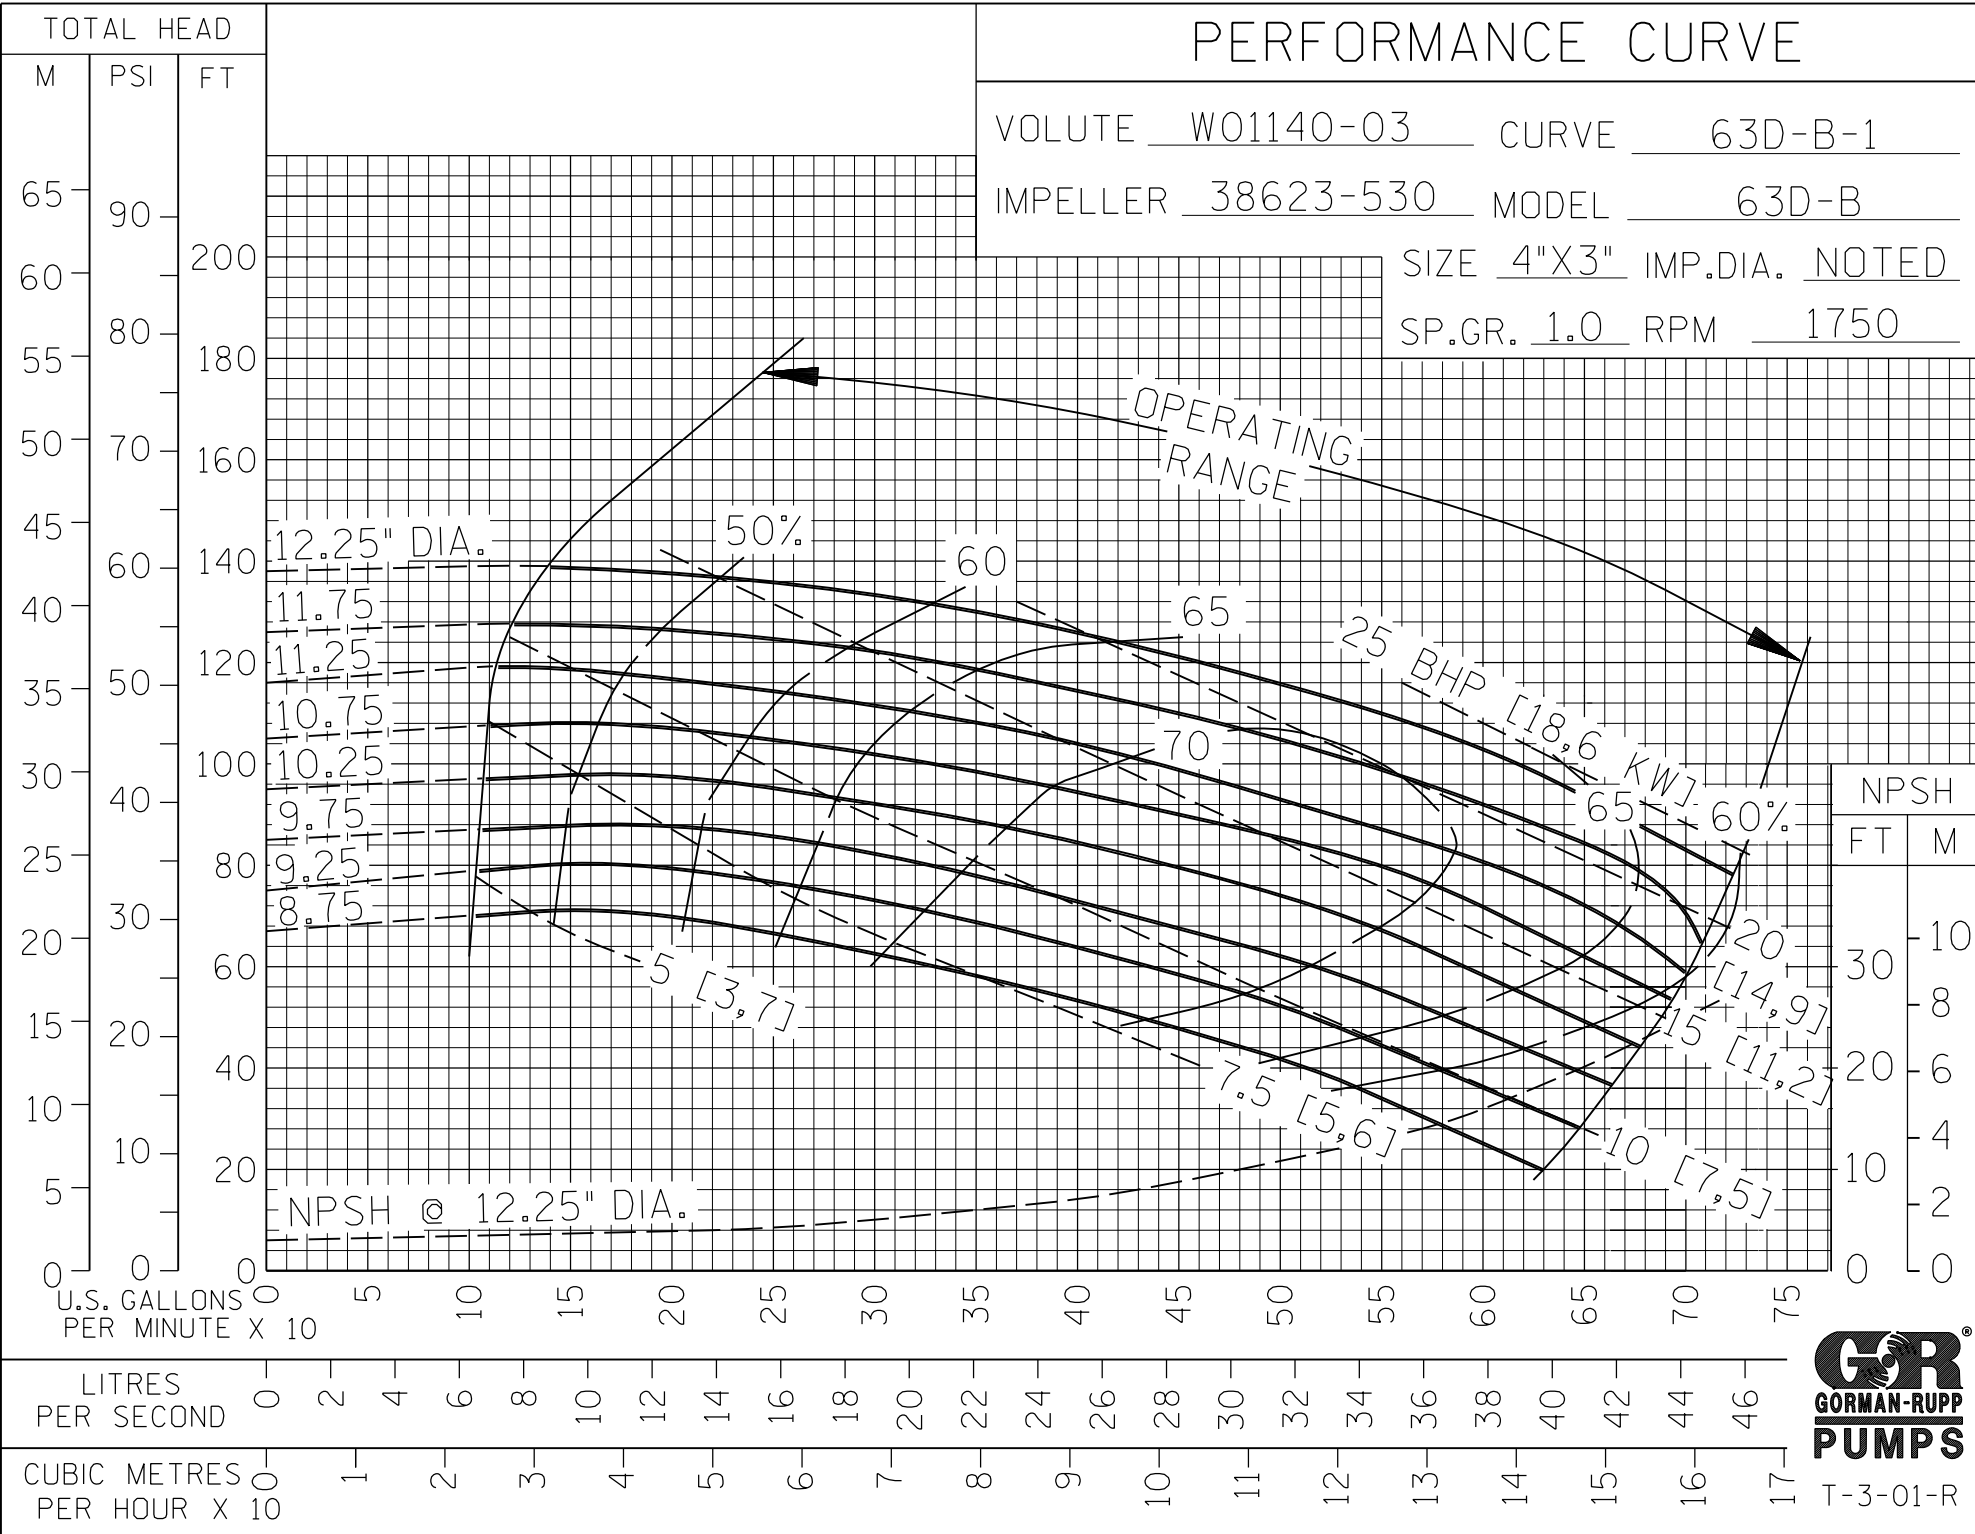

PERFORMANCE CURVE

VOLUTE W01140-03 CURVE 63D-B-1
 IMPELLER 38623-530 MODEL 63D-B
 SIZE 4"X3" IMP.DIA. NOTED
 SP.GR. 1.0 RPM 1750

FILE NO. 63db.s01

T-3-01-R