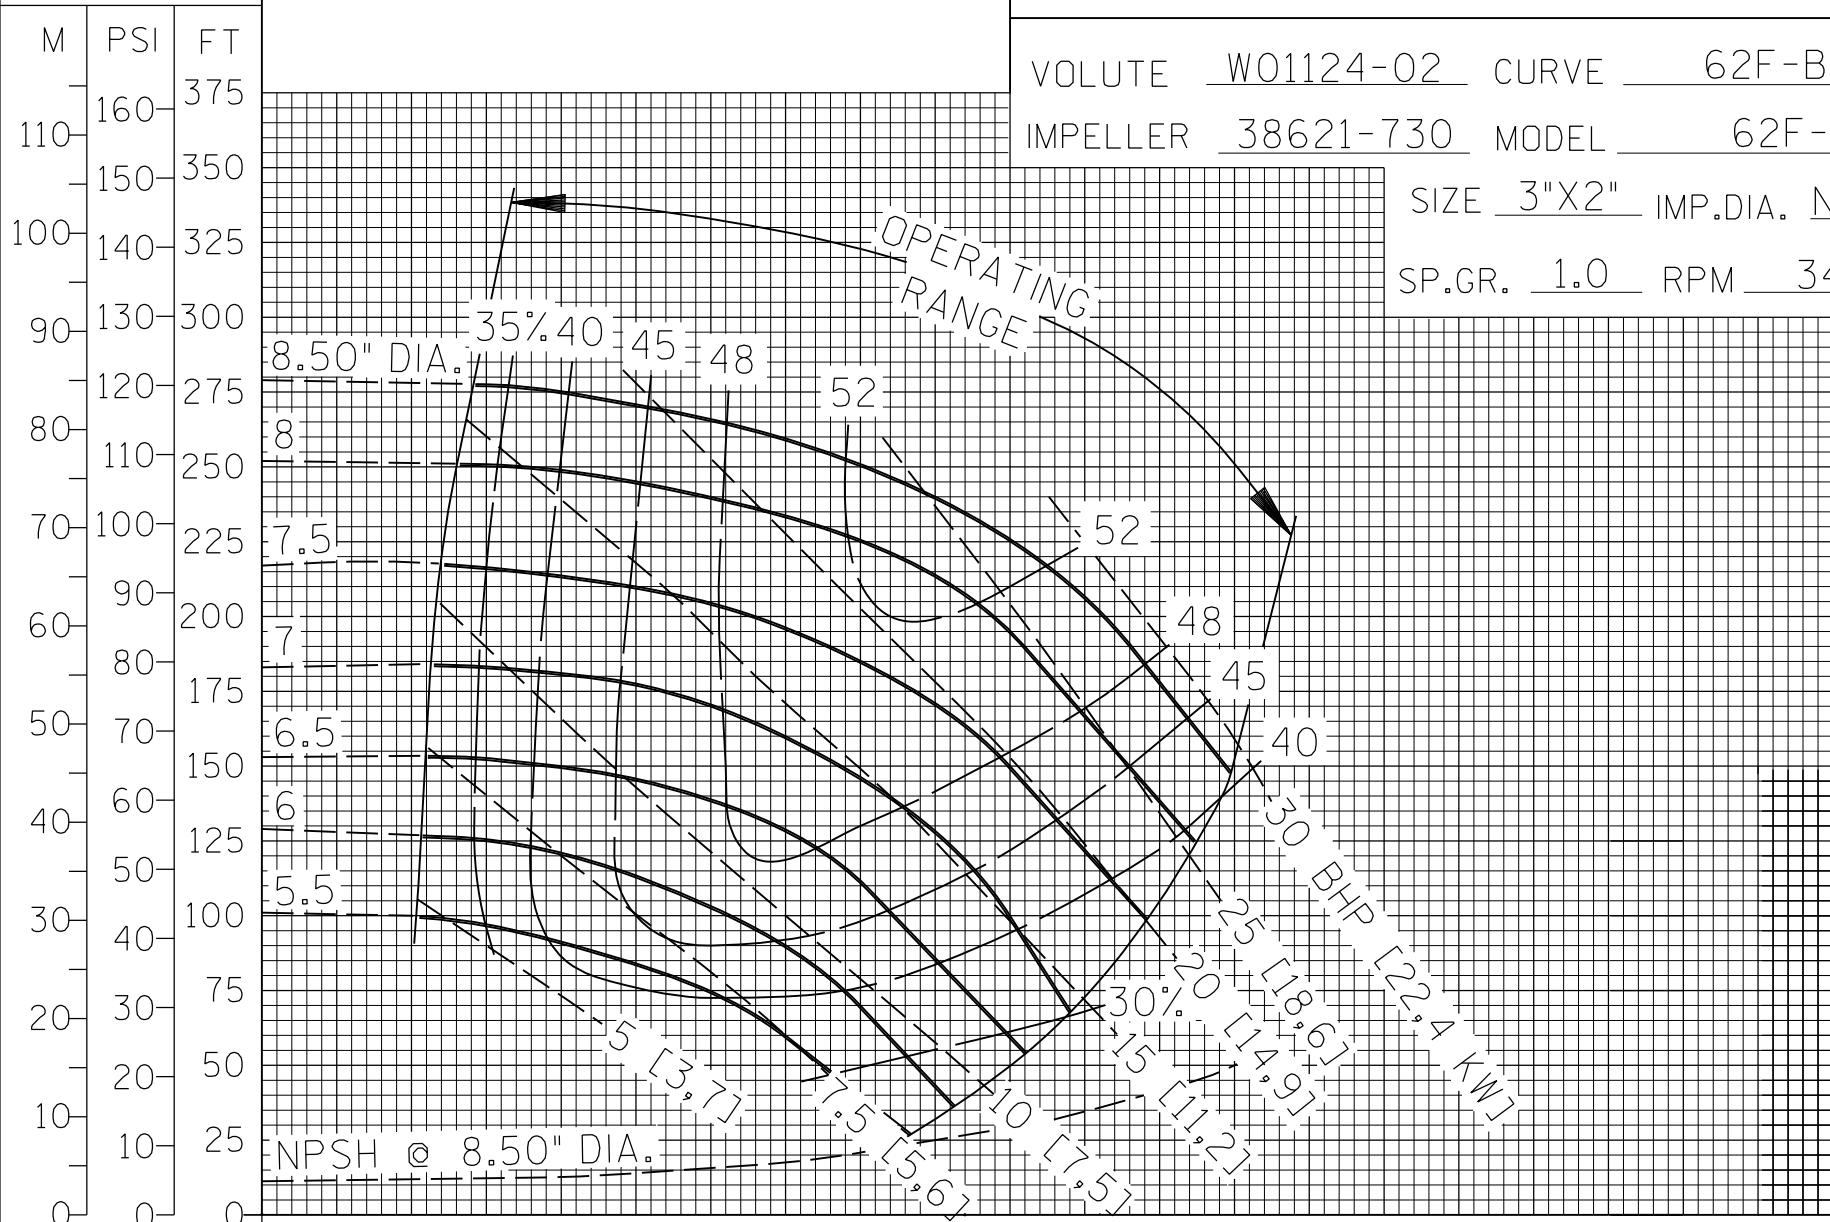

TOTAL HEAD

PERFORMANCE CURVE

VOLUTE W01124-02 CURVE 62F-B-1

IMPELLER 38621-730 MODEL 62F-B

SIZE 3"X2" IMP.DIA. NOTED

SP.GR. 1.0 RPM 3450

NPSH

FT M

30 10

20 8

10 6

0 4

0 2

0 0

FILE NO. 62fb.S01

T-3-01-R