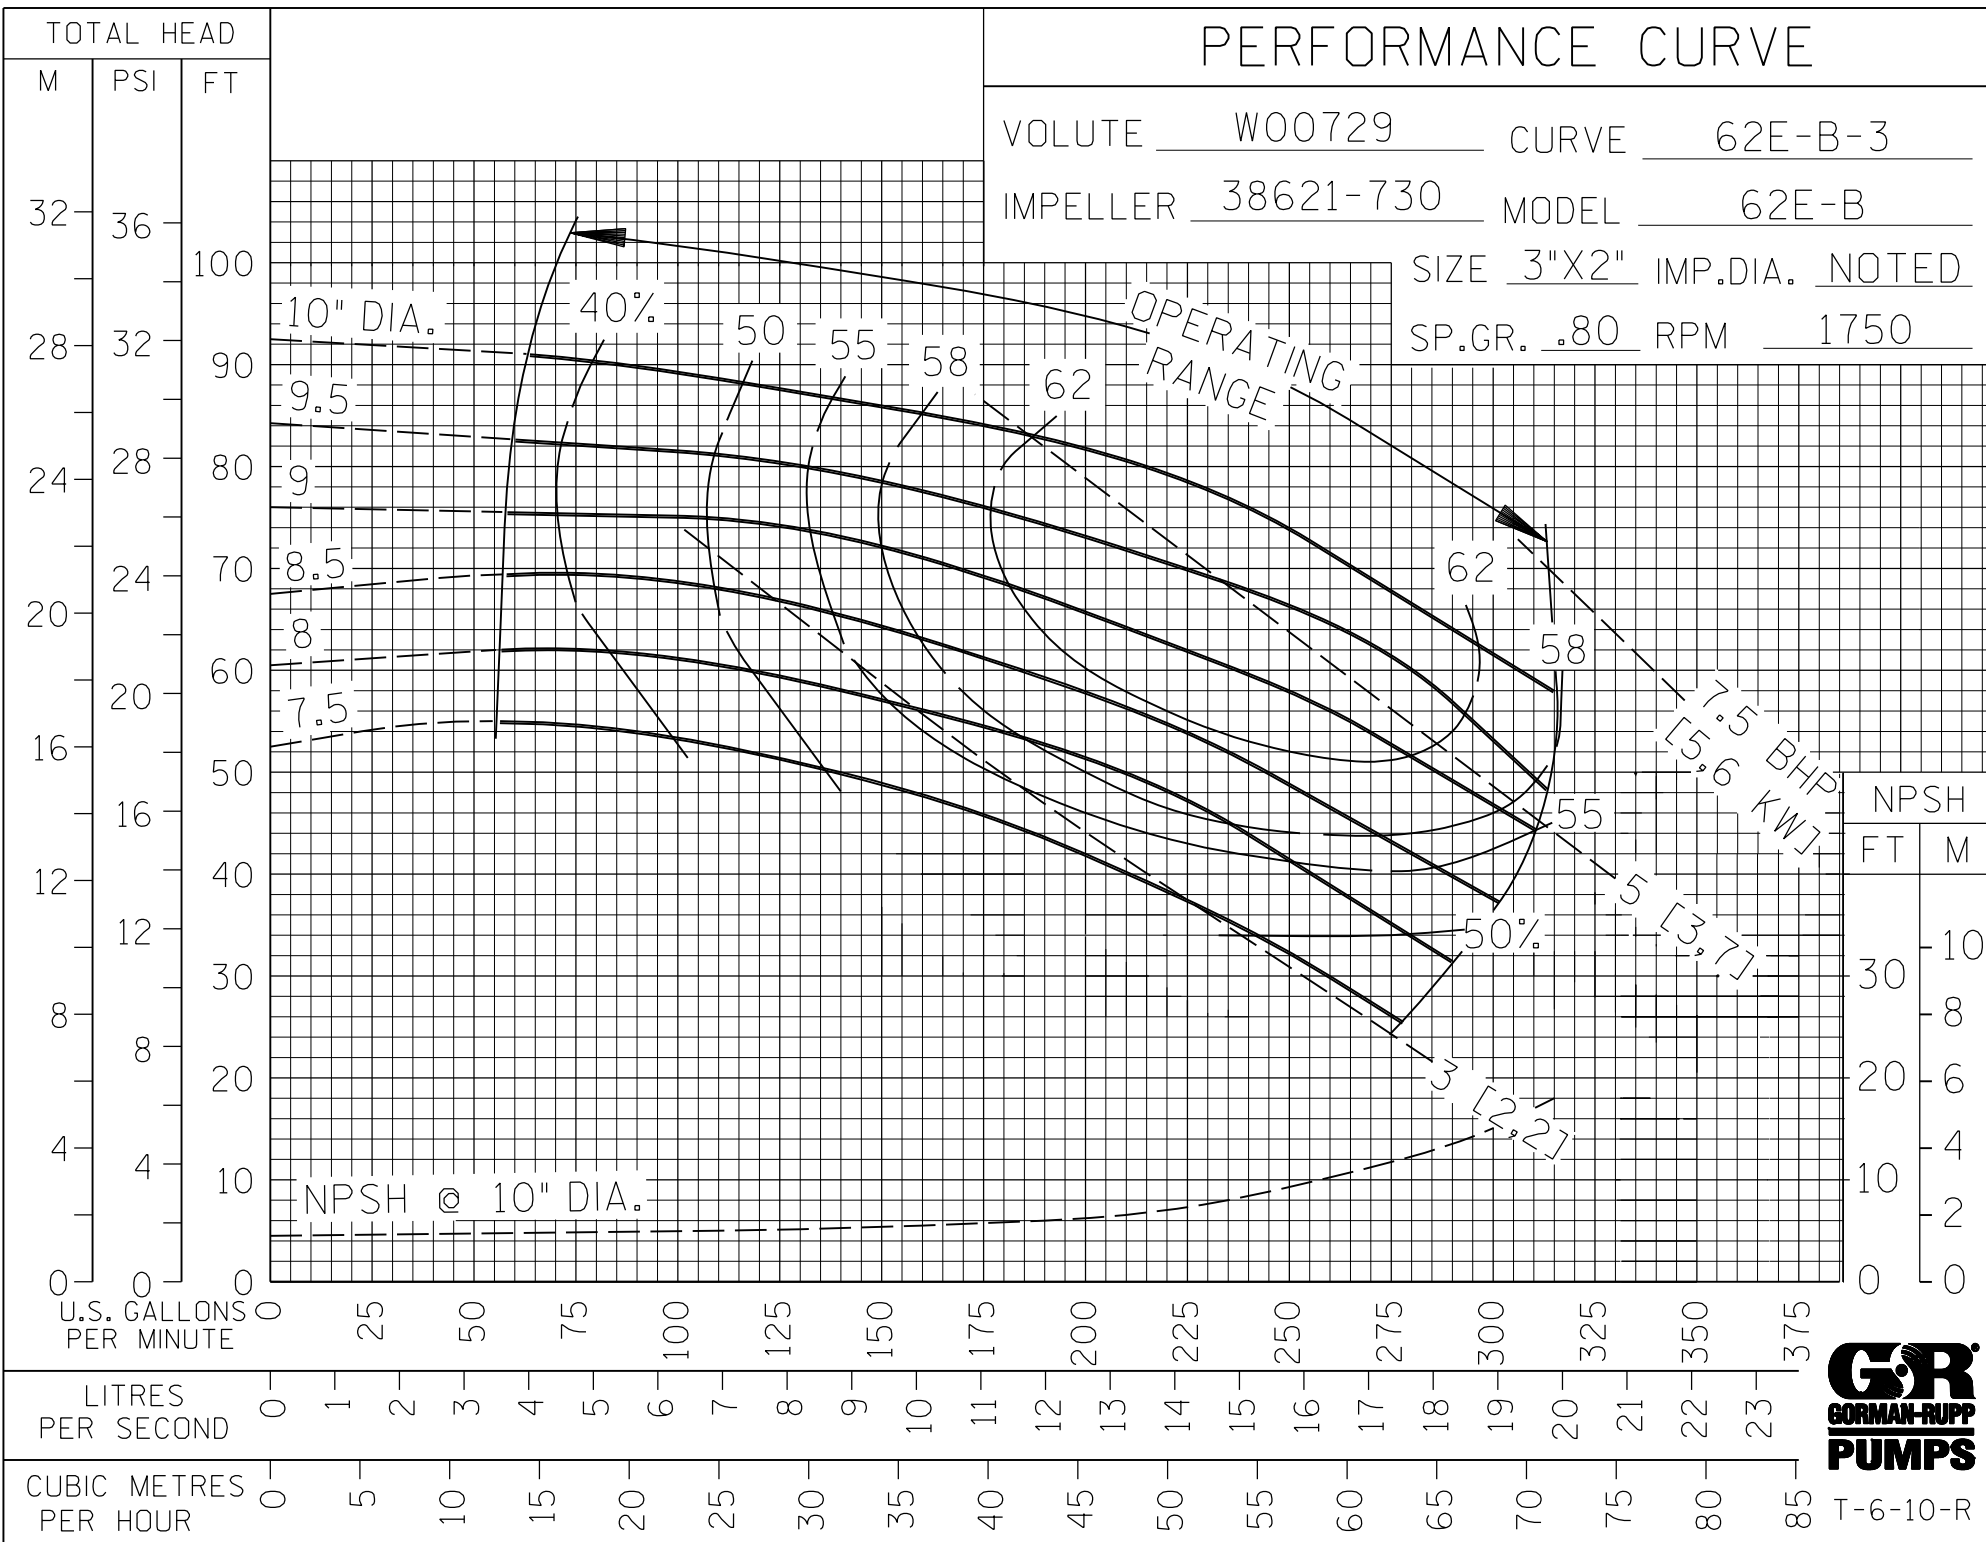

PERFORMANCE CURVE

VOLUTE W00729 CURVE 62E-B-3
 IMPELLER 38621-730 MODEL 62E-B
 SIZE 3"X2" IMP.DIA. NOTED
 SP.GR. .80 RPM 1750

FILE NO. 62eb.s03

T-6-10-R