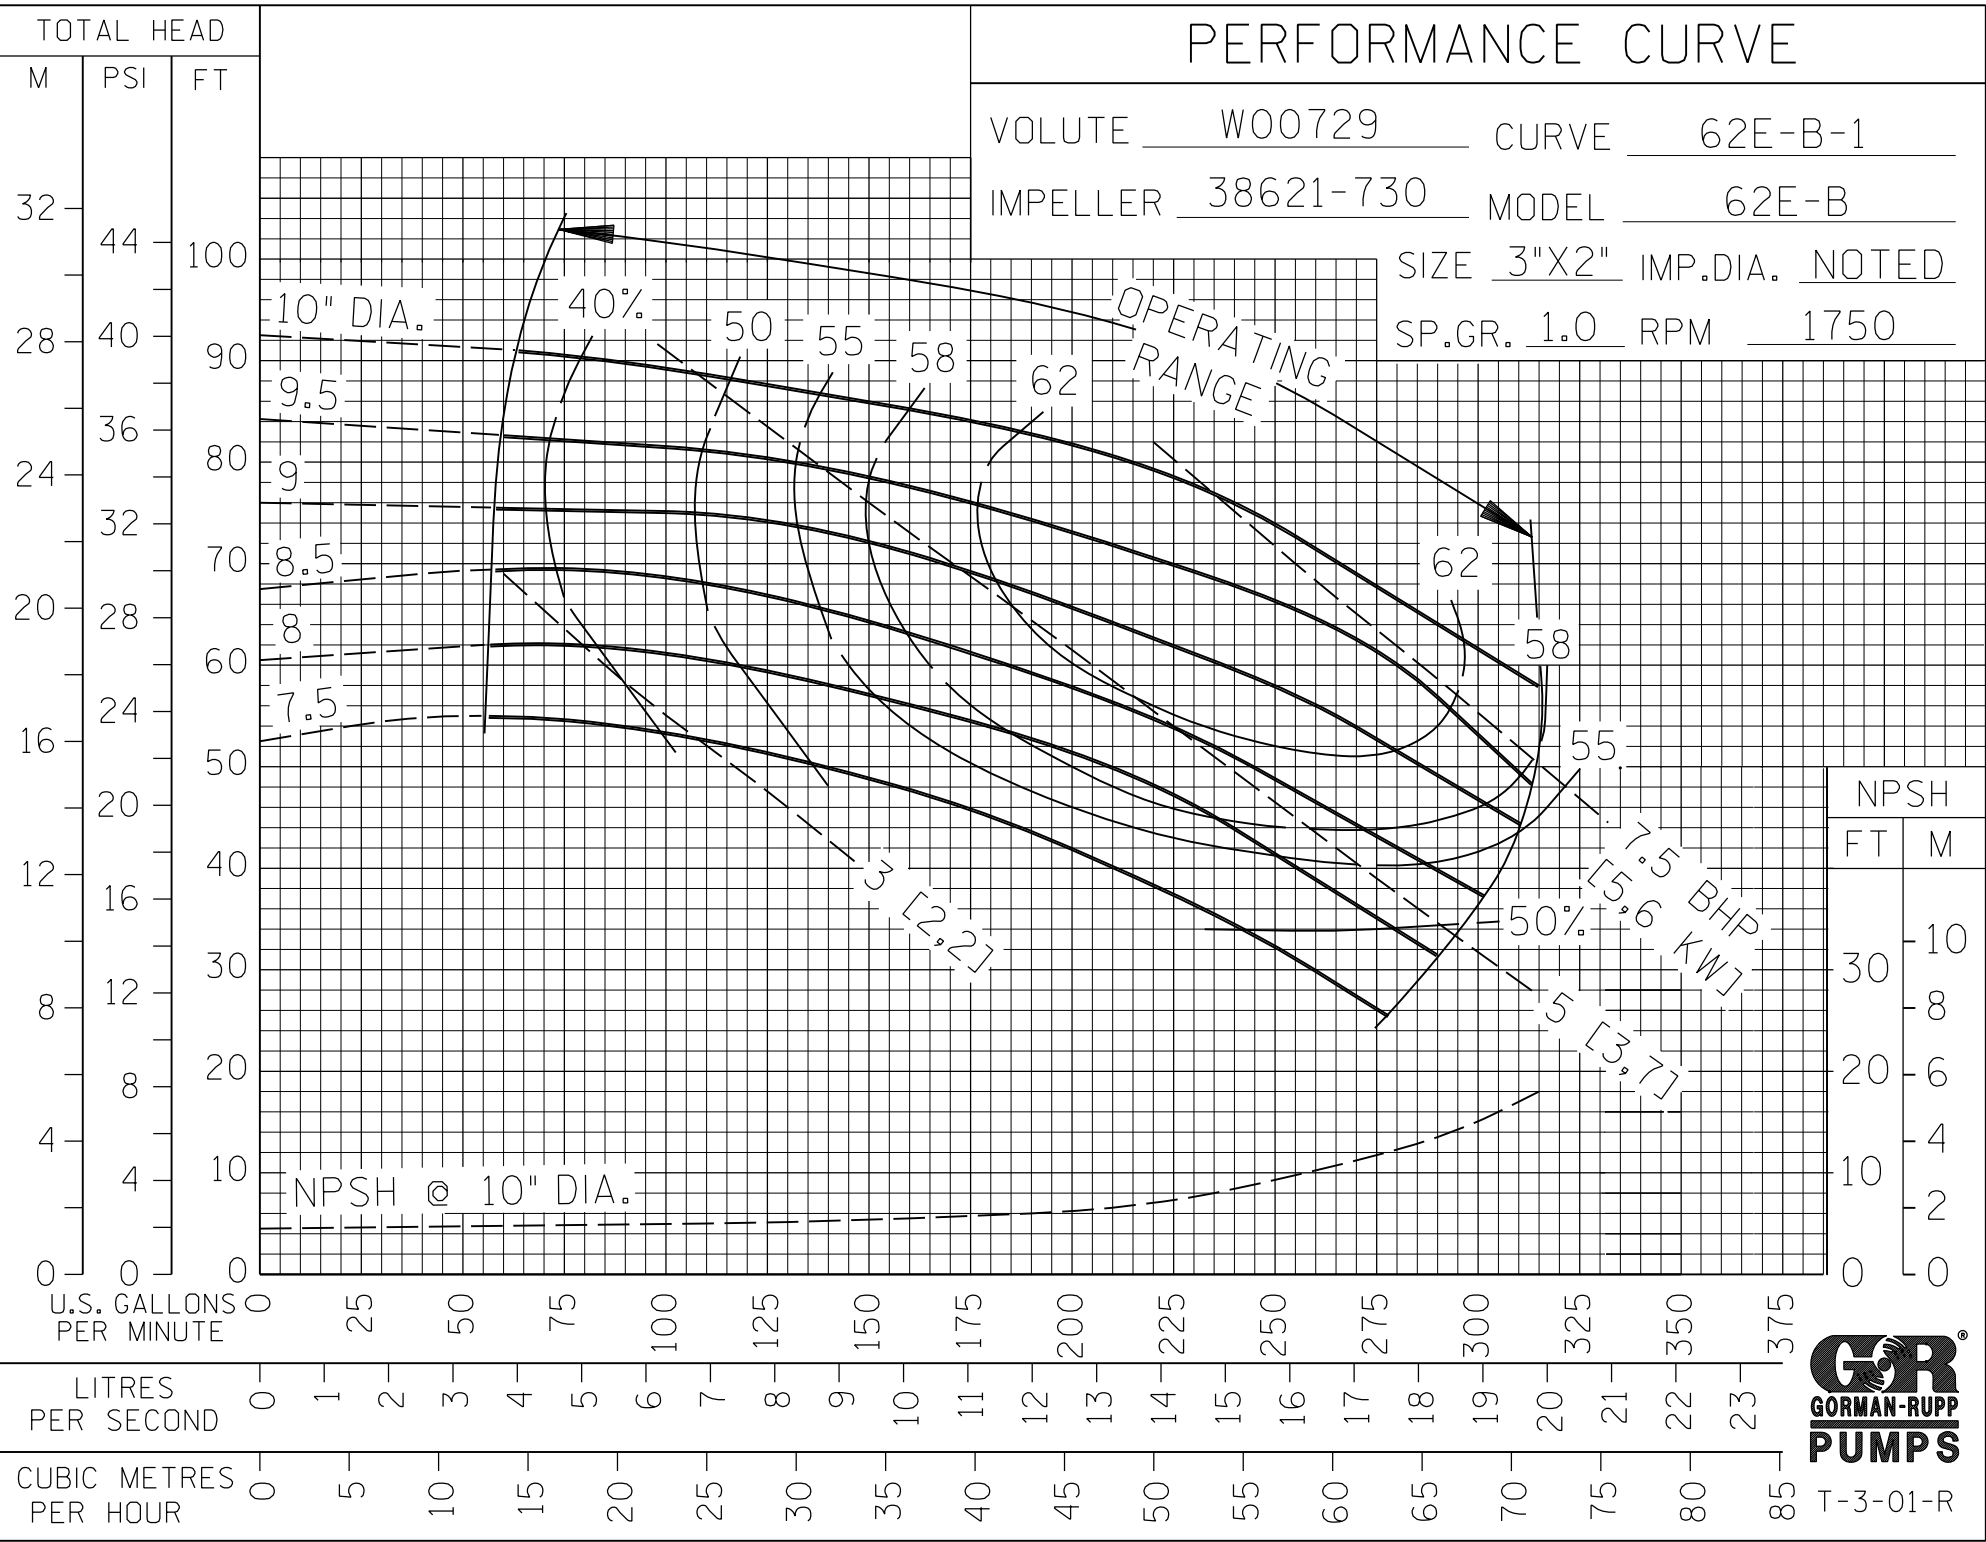

# PERFORMANCE CURVE

VOLUTE W00729 CURVE 62E-B-1  
 IMPELLER 38621-730 MODEL 62E-B  
 SIZE 3"X2" IMP.DIA. NOTED  
 SP.GR. 1.0 RPM 1750

FILE NO. 62eb.s01

T-3-01-R