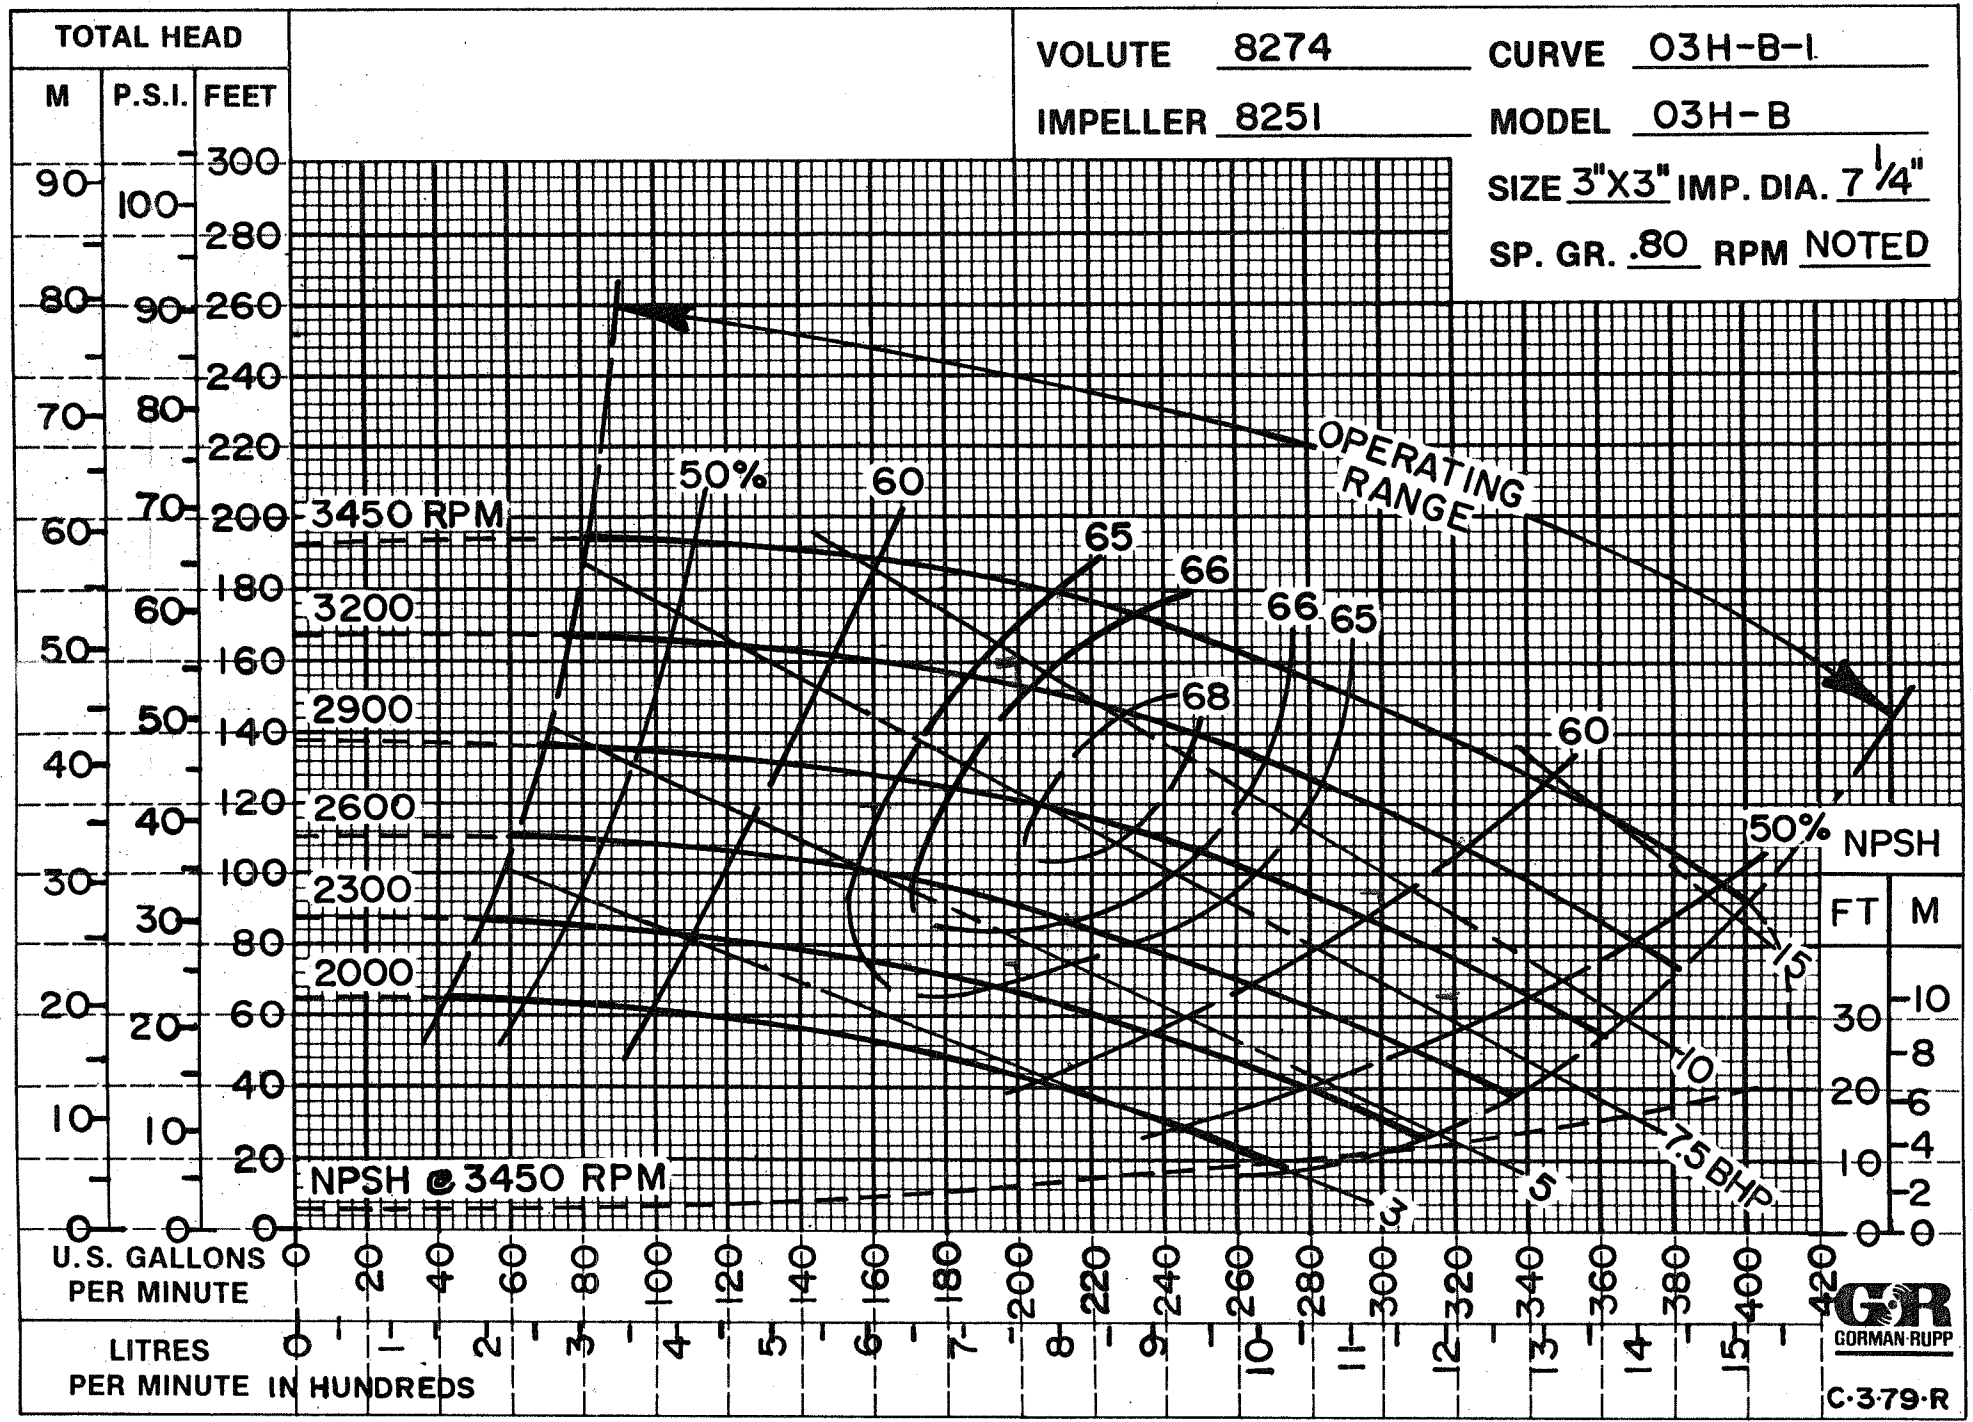

VOLUTE 8274

CURVE 03H-B-1

IMPELLER 8251

MODEL 03H-B

SIZE 3"X3" IMP. DIA. 7 1/4"

SP. GR. .80 RPM NOTED

C-379-R